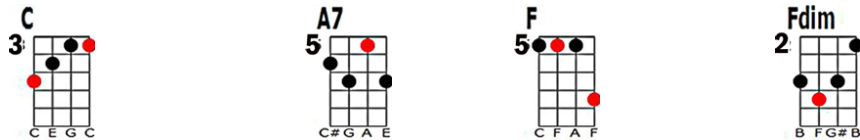

Start Note **TWO SLEEPY PEOPLE**

Words: Frank Loesser Music: Hoagy Carmichael (1944)

Here we are, out of cigarettes,

Holding hands and yawning -- look how late it gets.

Two sleepy people by dawn's early light,

And too much in love to say goodnight. (2) (2)

V2

Here we are, in the cozy chair,

Picking on a wishbone from the Frigidaire;

Two sleepy people with nothing to say,

And too much in love to break away.

(Bridge:)

S N/C

Do you remember the nights we used to linger in the hall?

B

Your Father didn't like me at all.

S N/C

Do you remember the reason why we married in the fall?

T

To rent this little nest, and get a bit of rest.

Two sleepy people by dawn's early light,

T **C** **Dm** **Fdim** **C** *Brian Chord ending*
 C E G C A F A D G# F F B C E G C
And too much in love to say goodnight.