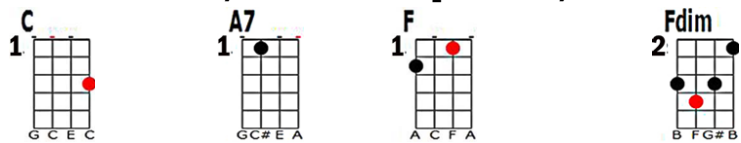

Picking on a wishbone from the Frigidaire;