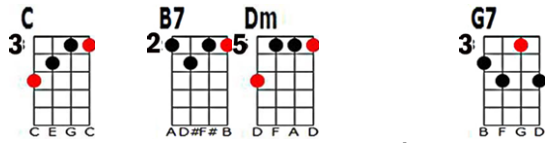

Start Note **TWO SLEEPY PEOPLE**

Words: Frank Loesser Music: Hoagy Carmichael (1944)

Here we are, out of cigarettes,

Holding hands and yawning -- look how late it gets.

Two sleepy people by dawn's early light,

And too much in love to say goodnight. (2) (2)

V2

Here we are, in the cozy chair,

Picking on a wishbone from the Frigidaire;

Two sleepy people with nothing to say,

And too much in love to break away.

(Bridge:)

S N/C

Do you remember the nights we used to linger in the hall?

B

Your Father didn't like me at all.

S N/C

Do you remember the reason why we married in the fall?

T

To rent this little nest, and get a bit of rest.

Two sleepy people by dawn's early light,

T **C** **Dm** **Fdim** **C** *Brian Chord ending*
 C E G C A F A D G# F F B C E G C
And too much in love to say goodnight.