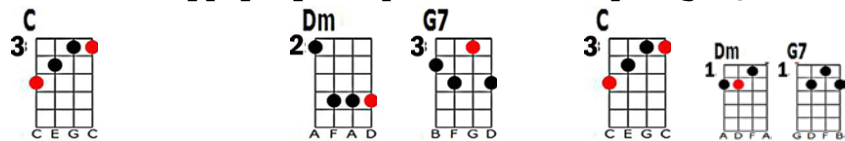

Start Note **TWO SLEEPY PEOPLE**

Words: Frank Loesser Music: Hoagy Carmichael (1944)

Here we are, out of cigarettes,

Holding hands and yawning -- look how late it gets.

Two sleepy people by dawn's early light,

And too much in love to say goodnight. (2) (2)

V2

Here we are, in the cozy chair,

Picking on a wishbone from the Frigidaire;

Two sleepy people with nothing to say,

And too much in love to break away.

(Bridge:)

S N/C

Do you remember the nights we used to linger in the hall?

B

Your Father didn't like me at all.

S N/C

Do you remember the reason why we married in the fall?

T

To rent this little nest, and get a bit of rest.

Two sleepy people by dawn's early light,

T **C** **Dm** **Fdim** **C** *Brian Chord ending*
 C E G C A F A D G# F F B C E G C
And too much in love to say goodnight.