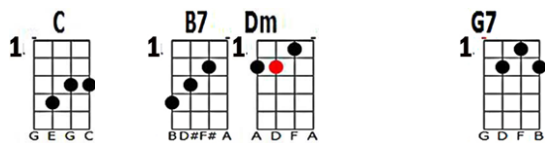

Start Note **TWO SLEEPY PEOPLE**

Words: Frank Loesser Music: Hoagy Carmichael (1944)

Here we are, out of cigarettes,

Holding hands and yawning -- look how late it gets.

Two sleepy people by dawn's early light,

And too much in love to say goodnight. (2) (2)

V2

Here we are, in the cozy chair,

Picking on a wishbone from the Frigidaire;

Two sleepy people with nothing to say,

And too much in love to break away.

(Bridge:)

S N/C

Do you remember the nights we used to linger in the hall?

B

Your Father didn't like me at all.

S N/C

Do you remember the reason why we married in the fall?

T

To rent this little nest, and get a bit of rest.

Two sleepy people by dawn's early light,

T **C** **Dm** **Fdim** **C** *Brian Chord ending*
 C E G C A F A D G# F F B C E G C
And too much in love to say goodnight.