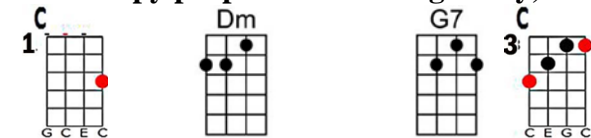

Two sleepy people by dawn's early light,

And too much in love to say goodnight. (2) (2)

**V2**

**Here we are, in the cozy chair,**

**Picking on a wishbone from the Frigidaire;**

Two sleepy people with nothing to say,

And too much in love to break away.

(Bridge:)

S N/C

F A C F A    G7 G B D F    C C E G C    G7 G B D F    Am A C E A

Do you remember the nights we used to linger in the hall?

B

Dm A D F A    E7 E G B D    Am A C E A    G# G# B D    G G B D

Your Father didn't like me at all.

S N/C

F A C F A    G7 G B D F    C C E G C    G7 G B D F    A7 G C# E A

Do you remember the reason why we married in the fall?

T

D7 A D F# C    G7 G B D F

To rent this little nest, and get a bit of rest.

T

CMA7 G C E B    A7 G C# E A    F A C F A    Fm C G# C F (Arpeggio)

Two sleepy people by dawn's early light,

T

C C E G C    Dm A D F A    Fdim F A C    C C E G C

Brian Chord ending

And too much in love to say goodnight.