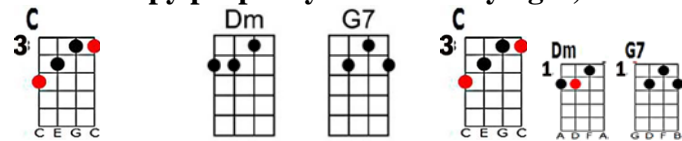

And too much in love to say goodnight. (2) (2)