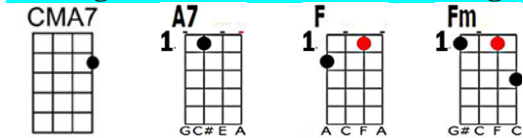

Two sleepy people by dawn's early light,

And too much in love to say goodnight. (2) (2)

**V2**

**Here we are, in the cozy chair,**

**Picking on a wishbone from the Frigidaire;**

Two sleepy people with nothing to say,

And too much in love to break away.

(Bridge:)

S N/C

F A C F A    G7 G B D F    C C E G C    G7 G B D F    Am A C E A

Do you remember the nights we used to linger in the hall?

B

Dm A D F A    E7 E G B D    Am A C E A    G# G# B D    G G B D

Your Father didn't like me at all.

S N/C

F A C F A    G7 G B D F    C C E G C    G7 G B D F    A7 G C# E A

Do you remember the reason why we married in the fall?

T

D7 A D F# C    G7 G B D F

To rent this little nest, and get a bit of rest.

T

CMA7 G C E B    A7 G C# E A    F A C F A    Fm C G# C F (Arpeggio)

Two sleepy people by dawn's early light,

T

C C E G C    Dm A D F A    Fdim F A C    C C E G C

Brian Chord ending

And too much in love to say goodnight.