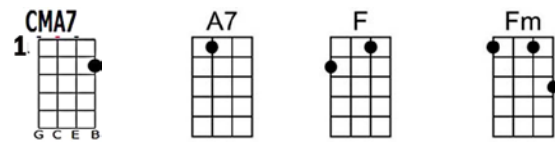

**Start Note TWO SLEEPY PEOPLE**

Words: Frank Loesser Music: Hoagy Carmichael (1944)[ Brians Simplified version]

**Here we are, out of cigarettes,**

**Holding hands and yawning -- look how late it gets.**

And too much in love to break away.

(Bridge:)

S N/C

F A C F A    G7 G B D F    C C E G C    G7 G B D F    Am A C E A

Do you remember the nights we used to linger in the hall?

B

Dm A D F A    E7 E G B D    Am A C E A    G# G# B D    G G B D

Your Father didn't like me at all.

S N/C

F A C F A    G7 G B D F    C C E G C    G7 G B D F    A7 G C# E A

Do you remember the reason why we married in the fall?

T

D7 A D F# C    G7 G B D F

To rent this little nest, and get a bit of rest.

T

CMA7 G C E B    A7 G C# E A    F A C F A    Fm C G# C F (Arpeggio)

Two sleepy people by dawn's early light,

T

C C E G C    Dm A D F A    Fdim F A C    C C E G C

Brian Chord ending

And too much in love to say goodnight.