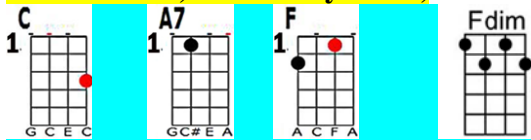

Two sleepy people by dawn's early light,

And too much in love to say goodnight. (2) (2)

**V2**

**Here we are, in the cozy chair,**

**Picking on a wishbone from the Frigidaire;**

Two sleepy people with nothing to say,

And too much in love to break away.

(Bridge:)

S N/C

F A C F A    G7 G B D F    C C E G C    G7 G B D F    Am A C E A

Do you remember the nights we used to linger in the hall?

B

Dm A D F A    E7 E G B D    Am A C E A    G# G# B D    G G B D

Your Father didn't like me at all.

S N/C

F A C F A    G7 G B D F    C C E G C    G7 G B D F    A7 G C# E A

Do you remember the reason why we married in the fall?

T

D7 A D F# C    G7 G B D F

To rent this little nest, and get a bit of rest.

T

CMA7 G C E B    A7 G C# E A    F A C F A    Fm C G# C F (Arpeggio)

Two sleepy people by dawn's early light,

T

C C E G C    Dm A D F A    Fdim F A C    C C E G C

Brian Chord ending

And too much in love to say goodnight.