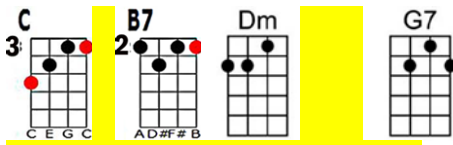

**Start Note TWO SLEEPY PEOPLE**

Words: Frank Loesser Music: Hoagy Carmichael (1944)[ Brians Simplified version]

**Here we are, out of cigarettes,**

**Holding hands and yawning -- look how late it gets.**

And too much in love to break away.

(Bridge:)

S N/C

F A C F A    G7 G B D F    C C E G C    G7 G B D F    Am A C E A

Do you remember the nights we used to linger in the hall?

B

Dm A D F A    E7 E G B D    Am A C E A    G# G# B D    G G B D

Your Father didn't like me at all.

S N/C

F A C F A    G7 G B D F    C C E G C    G7 G B D F    A7 G C# E A

Do you remember the reason why we married in the fall?

T

D7 A D F# C    G7 G B D F

To rent this little nest, and get a bit of rest.

T

CMA7 G C E B    A7 G C# E A    F A C F A    Fm C G# C F (Arpeggio)

Two sleepy people by dawn's early light,

T

C C E G C    Dm A D F A    Fdim F A C    C C E G C

Brian Chord ending

And too much in love to say goodnight.