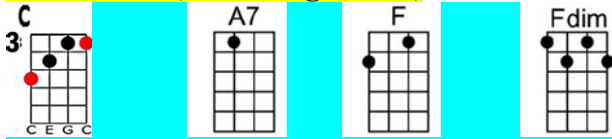

**Start Note TWO SLEEPY PEOPLE**

Words: Frank Loesser Music: Hoagy Carmichael (1944)[ Brians Simplified version]

**Here we are, out of cigarettes,**

**Holding hands and yawning -- look how late it gets.**

And too much in love to break away.

(Bridge:)

S N/C

F A C F A    G7 G B D F    C C E G C    G7 G B D F    Am A C E A

Do you remember the nights we used to linger in the hall?

B

Dm A D F A    E7 E G B D    Am A C E A    G# G# B D    G G B D

Your Father didn't like me at all.

S N/C

F A C F A    G7 G B D F    C C E G C    G7 G B D F    A7 G C# E A

Do you remember the reason why we married in the fall?

T

D7 A D F# C    G7 G B D F

To rent this little nest, and get a bit of rest.

T

CMA7 G C E B    A7 G C# E A    F A C F A    Fm C G# C F (Arpeggio)

Two sleepy people by dawn's early light,

T

C C E G C    Dm A D F A    Fdim F A C    C C E G C

Brian Chord ending

And too much in love to say goodnight.