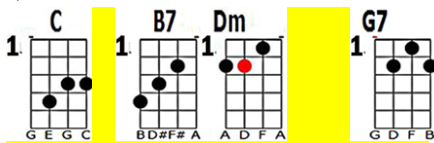

V2

Here we are, in the cozy chair,