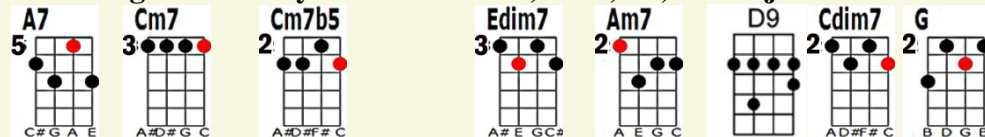

The Lady's In Love With You

Words & Music by Frank Loesser & Burton Lane

Recorded by Glenn Miller, 1939

If there's a gleam in her eye Each time she straightens your tie

You'll know the lady's in love with you; If she can dress for a date

Without that waitin' you hate, It means the lady's in love with you .

And when your friends ask you over to join their table,

But she begs a far-away booth for two, Well, sir, here's just how it stands: