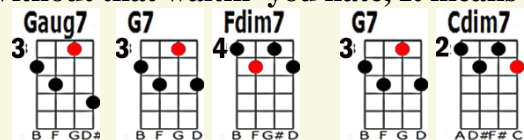

The Lady's In Love With You

Words & Music by Frank Loesser & Burton Lane

Recorded by Glenn Miller, 1939

If there's a gleam in her eye Each time she straightens your tie

You'll know the lady's in love with you; If she can dress for a date

Without that waitin' you hate, It means the lady's in love with you .

And when your friends ask you over to join their table,

But she begs a far-away booth for two, Well, sir, here's just how it stands: