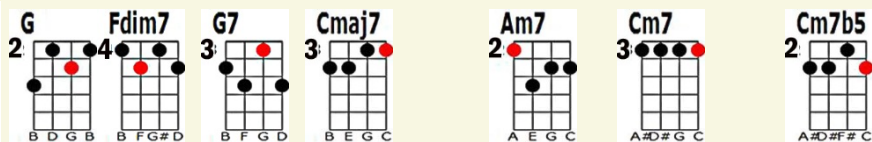

The Lady's In Love With You

Words & Music by Frank Loesser & Burton Lane

Recorded by Glenn Miller, 1939

If there's a gleam in her eye Each time she straightens your tie

You'll know the lady's in love with you; If she can dress for a date

Without that waitin' you hate, It means the lady's in love with you .

And when your friends ask you over to join their table,

But she begs a far-away booth for two, Well, sir, here's just how it stands: