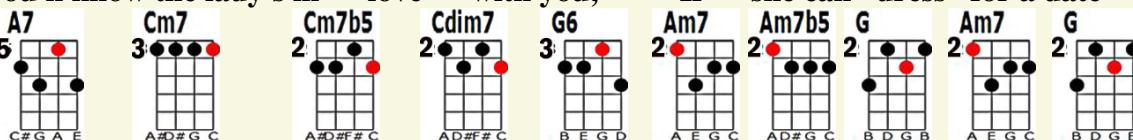

The Lady's In Love With You

Words & Music by Frank Loesser & Burton Lane

Recorded by Glenn Miller, 1939

If there's a gleam in her eye Each time she straightens your tie

You'll know the lady's in love with you; If she can dress for a date

Without that waitin' you hate, It means the lady's in love with you .

And when your friends ask you over to join their table,

But she begs a far-away booth for two, Well, sir, here's just how it stands: