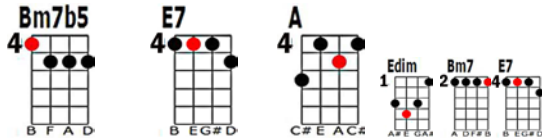

# The Gypsy. Lyrics and Music by: Billy Read

Start note

In a quaint cara van

There's a lady they call the gypsy.

She can look in the future

And drive away all your fears.

V2

Every thing will come right

If you only be lieve the Gypsy

She could tell at a glance

That my heart was so full of tears.

**Bridge:**

1 D9 C F F# A

1 E7 G# D E B

6 Cdim D# F# C D# A

2 A6 A E F# C# A

4 A C# E A C#

She looked at my hand and told me

1 D9 C F F# A

1 E7 G# D E B

1 F#dim A C F# A

4 A C# E A C#

My lover was all ways true

1 F#m A C# F# A

That my lover is true

5 D9 C F# E A

4 Bm7b5 B F A D

1 E7 G# D E B

4 A C# E A C#

And will come back to me some day