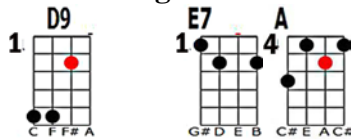

# The Gypsy. Lyrics and Music by: Billy Read

Start note

In a quaint cara van

There's a lady they call the gypsy.

She can look in the future

And drive away all your fears.

V2

Every thing will come right

If you only be lieve the Gypsy

She could tell at a glance

That my heart was so full of tears.

**Bridge:**

1 D9 C F F# A

1 E7 G# D E B

6 Cdim D# F# C D# A

2 A6 A E F# C# A

4 A C# E A C#

She looked at my hand and told me

1 D9 C F F# A

1 E7 G# D E B

1 F#dim A C F# A

4 A C# E A C#

My lover was all ways true

1 F#m A C# F# A

2 Fdim B F G# B

1 F#m A C# F# A

6 Cdim D# F# C D# A

1 C#7 G# C# F B

And yet in my heart I knew dear

2 D A D F# D

2 D6 A D F# B

4 Bm7b5 B F A D