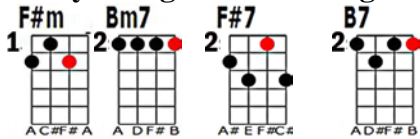

# The Gypsy. Lyrics and Music by: Billy Read

Start note

In a quaint cara van

There's a lady they call the gypsy.

She can look in the future

And drive away all your fears.

V2

Every thing will come right

If you only be lieve the Gypsy

She could tell at a glance

That my heart was so full of tears.

**Bridge:**

1 D9 C F F# A

1 E7 G# D E B

6 Cdim D# F# C D# A

2 A6 A E F# C# A

4 A C# E A C#

She looked at my hand and told me

1 D9 C F F# A

1 E7 G# D E B

1 F#dim A C F# A

4 A C# E A C#

My lover was all ways true

1 F#m A C# F# A

2 Fdim B F G# B

1 F#m A C# F# A

6 Cdim D# F# C D# A

1 C#7 G# C# F B

And yet in my heart I knew dear

2 D A D F# D

2 D6 A D F# B

4 Bm7b5 B F A D