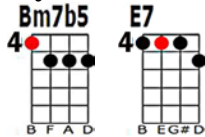

# The Gypsy. Lyrics and Music by: Billy Read

Start note

In a quaint cara van

There's a lady they call the gypsy.

She can look in the future

And drive away all your fears.

V2

Every thing will come right

If you only be lieve the Gypsy

She could tell at a glance

That my heart was so full of tears.

**Bridge:**

1 D9 C F F# A

1 E7 G# D E B

6 Cdim D# F# C D# A

2 A6 A E F# C# A

4 A C# E A C#

She looked at my hand and told me

1 D9 C F F# A

1 E7 G# D E B

1 F#dim A C F# A

4 A C# E A C#

My lover was all ways true

1 F#m A C# F# A

That my lover is true

5 D9 C F# E A

4 Bm7b5 B F A D

1 E7 G# D E B

4 A C# E A C#

And will come back to me some day