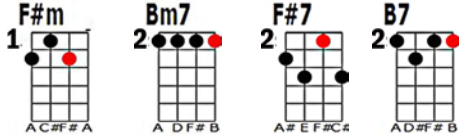

# The Gypsy. Lyrics and Music by: Billy Read

Start note

In a quaint cara van

There's a lady they call the gypsy.

She can look in the future

And drive away all your fears.

V2

Every thing will come right

If you only be lieve the Gypsy

She could tell at a glance

That my heart was so full of tears.

**Bridge:**

1 D9 C F F# A

1 E7 G# D E B

6 Cdim D# F# C D# A

2 A6 A E F# C# A

4 A C# E A C#

She looked at my hand and told me

1 D9 C F F# A

1 E7 G# D E B

1 F#dim A C F# A

4 A C# E A C#

My lover was all ways true

1 F#m A C# F# A

2 Fdim B F G# B

1 F#m A C# F# A

6 Cdim D# F# C D# A

1 C#7 G# C# F B

And yet in my heart I knew dear

2 D A D F# D

2 D6 A D F# B

4 Bm7b5 B F A D