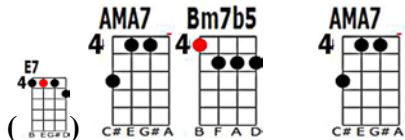

# The Gypsy. Lyrics and Music by: Billy Read

Start note

In a quaint cara van

There's a lady they call the gypsy.

She can look in the future

And drive away all your fears.

V2

Every thing will come right

If you only be lieve the Gypsy

She could tell at a glance

That my heart was so full of tears.

**Bridge:**

1 D9 C F F# A

1 E7 G# D E B

6 Cdim D# F# C D# A

2 A6 A E F# C# A

4 A C# E A C#

She looked at my hand and told me

1 D9 C F F# A

1 E7 G# D E B

1 F#dim A C F# A

4 A C# E A C#

My lover was all ways true

1 F#m A C# F# A

That my lover is true

5 D9 C F# E A

4 Bm7b5 B F A D

1 E7 G# D E B

4 A C# E A C#

And will come back to me some day