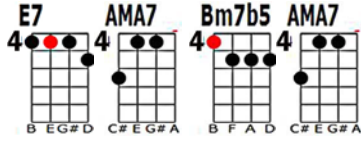

# The Gypsy. Lyrics and Music by: Billy Read

Start note

In a quaint cara van

There's a lady they call the gypsy.

She can look in the future

And drive away all your fears.

V2

Every thing will come right

If you only be lieve the Gypsy

She could tell at a glance

That my heart was so full of tears.

**Bridge:**

1 D9 C F F# A

1 E7 G# D E B

6 Cdim D# F# C D# A

2 A6 A E F# C# A

4 A C# E A C#

She looked at my hand and told me

1 D9 C F F# A

1 E7 G# D E B

1 F#dim A C F# A

4 A C# E A C#

My lover was all ways true

1 F#m A C# F# A

That my lover is true

5 D9 C F# E A

4 Bm7b5 B F A D

1 E7 G# D E B

4 A C# E A C#

And will come back to me some day