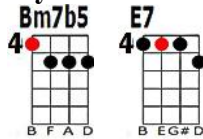

The Gypsy. Lyrics and Music by: Billy Read

Start note

In a quaint cara van

There's a lady they call the gypsy.

She can look in the future

And drive away all your fears.

V2

Every thing will come right

If you only be lieve the Gypsy

She could tell at a glance

That my heart was so full of tears.

Bridge:

1 D9 C F F# A

1 E7 G# D E B

6 Cdim D# F# C D#

2 A6 A E F# C#

4 A C# E A C#

She looked at my hand and told me

1 D9 C F F# A

1 E7 G# D E B

1 F#dim A C F# A

4 A C# E A C#

My lover was all ways true

1 F#m A C# F# A

That my lover is true

5 D9 C F# E A

4 Bm7b5 B F A D

1 E7 G# D E B

4 A C# E A C#

And will come back to me some day