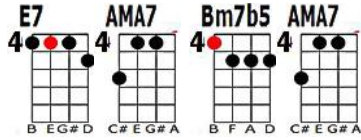

The Gypsy. Lyrics and Music by: Billy Read

Start note

In a quaint cara van

There's a lady they call the gypsy.

She can look in the future

And drive away all your fears.

V2

Every thing will come right

If you only be lieve the Gypsy

She could tell at a glance

That my heart was so full of tears.

Bridge:

1 D9 C F F# A

1 E7 G# D E B

6 Cdim D# F# C D#

2 A6 A E F# C#

4 A C# E A C#

She looked at my hand and told me

1 D9 C F F# A

1 E7 G# D E B

1 F#dim A C F# A

4 A C# E A C#

My lover was all ways true

1 F#m A C# F# A

That my lover is true

5 D9 C F# E A

4 Bm7b5 B F A D

1 E7 G# D E B

4 A C# E A C#

And will come back to me some day