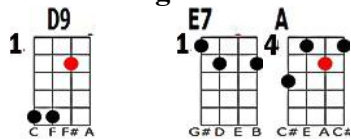

The Gypsy. Lyrics and Music by: Billy Read

Start note

In a quaint cara van

There's a lady they call the gypsy.

She can look in the future

And drive away all your fears.

V2

Every thing will come right

If you only be lieve the Gypsy

She could tell at a glance

That my heart was so full of tears.

Bridge:

1 D9 C F F# A

1 E7 G# D E B

6 Cdim D# F# C D#

2 A6 A E F# C#

4 A C# E A C#

She looked at my hand and told me

1 D9 C F F# A

1 E7 G# D E B

1 F#dim A C F# A

4 A C# E A C#

My lover was all ways true

1 F#m A C# F# A

2 Fdim B F G# B

1 F#m A C# F# A

6 Cdim D# F# C D#

1 C#7 G# C# F B

And yet in my heart I knew dear

2 D A D F# D

2 D6 A D F# B

4 Bm7b5 B F A D