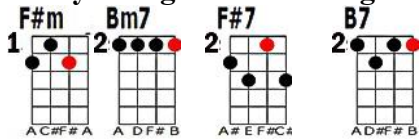

The Gypsy. Lyrics and Music by: Billy Read

Start note

In a quaint cara van

There's a lady they call the gypsy.

She can look in the future

And drive away all your fears.

V2

Every thing will come right

If you only be lieve the Gypsy

She could tell at a glance

That my heart was so full of tears.

Bridge:

1 D9 C F F# A

1 E7 G# D E B

6 Cdim D# F# C D#

2 A6 A E F# C#

4 A C# E A C#

She looked at my hand and told me

1 D9 C F F# A

1 E7 G# D E B

1 F#dim A C F# A

4 A C# E A C#

My lover was all ways true

1 F#m A C# F# A

2 Fdim B F G# B

1 F#m A C# F# A

6 Cdim D# F# C D#

1 C#7 G# C# F B

And yet in my heart I knew dear

2 D A D F# D

2 D6 A D F# B

4 Bm7b5 B F A D