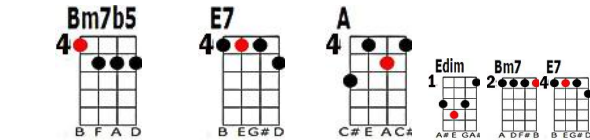

The Gypsy. Lyrics and Music by: Billy Read

Start note

In a quaint cara van

There's a lady they call the gypsy.

She can look in the future

And drive away all your fears.

V2

Every thing will come right

If you only be lieve the Gypsy

She could tell at a glance

That my heart was so full of tears.

Bridge:

1 D9 C F F# A

1 E7 G# D E B

6 Cdim D# F# C D#

2 A6 A E F# C#

4 A C# E A C#

She looked at my hand and told me

1 D9 C F F# A

1 E7 G# D E B

1 F#dim A C F# A

4 A C# E A C#

My lover was all ways true

1 F#m A C# F# A

That my lover is true

5 D9 C F# E A

4 Bm7b5 B F A D

1 E7 G# D E B

4 A C# E A C#

And will come back to me some day