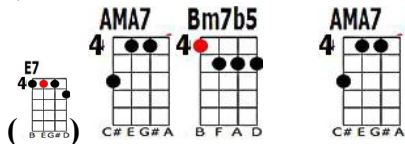

The Gypsy. Lyrics and Music by: Billy Read

Start note

In a quaint cara van

There's a lady they call the gypsy.

She can look in the future

And drive away all your fears.

V2

Every thing will come right

If you only be lieve the Gypsy

She could tell at a glance

That my heart was so full of tears.

Bridge:

1 D9 C F F# A

1 E7 G# D E B

6 Cdim D# F# C D#

2 A6 A E F# C#

4 A C# E A C#

She looked at my hand and told me

1 D9 C F F# A

1 E7 G# D E B

1 F#dim A C F# A

4 A C# E A C#

My lover was all ways true

1 F#m A C# F# A

That my lover is true

5 D9 C F# E A

4 Bm7b5 B F A D

1 E7 G# D E B

4 A C# E A C#

And will come back to me some day