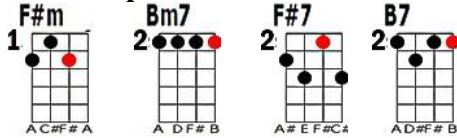

The Gypsy. Lyrics and Music by: Billy Read

Start note

In a quaint cara van

There's a lady they call the gypsy.

She can look in the future

And drive away all your fears.

V2

Every thing will come right

If you only be lieve the Gypsy

She could tell at a glance

That my heart was so full of tears.

Bridge:

1 D9 C F F# A

1 E7 G# D E B

6 Cdim D# F# C D#

2 A6 A E F# C#

4 A C# E A C#

She looked at my hand and told me

1 D9 C F F# A

1 E7 G# D E B

1 F#dim A C F# A

4 A C# E A C#

My lover was all ways true

1 F#m A C# F# A

2 Fdim B F G# B

1 F#m A C# F# A

6 Cdim D# F# C D#

1 C#7 G# C# F B

And yet in my heart I knew dear

2 D A D F# D

2 D6 A D F# B

4 Bm7b5 B F A D