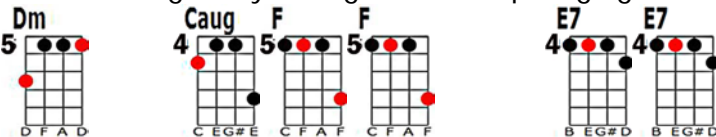

# SUMMERTIME 4/4 GERSHWYN

INTRO /Am Dm/ Am E7/ - 2 beats each chord = VAMP. It is played twice on lines one and three of every verse, and once at the end of every verse

Second progression is on line 2 of every verse and is /Dm C+/ F F/ E7/E7/ - 2 beats

1. Summertime, and the living is easy

Fish are jumping, and the cotton is high

Oh, your daddy's rich, and your mama's good looking

So hush, little baby, don't you cry

**BRIAN AND SUSIE – oohs**

2. One of these mornings, you're gonna rise up singing,

Then you'll spread your wings, and you'll take to the sky

But til that morning, nothing's gonna harm you

With daddy and mammy standing by,

**(VAMP play twice)** In the summertime, in the summertime

**INSTRUMENTAL with oohs = Verse from VAMP 2,**