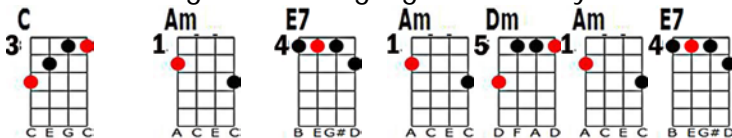

# SUMMERTIME 4/4 GERSHWYN

INTRO /Am Dm/ Am E7/ - 2 beats each chord = VAMP. It is played twice on lines one and three of every verse, and once at the end of every verse

Second progression is on line 2 of every verse and is /Dm C+/ F F/ E7/E7/ - 2 beats

1. Summertime, and the living is easy

Fish are jumping, and the cotton is high

Oh, your daddy's rich, and your mama's good looking

So hush, little baby, don't you cry

**BRIAN AND SUSIE – oohs**

2. One of these mornings, you're gonna rise up singing,

Then you'll spread your wings, and you'll take to the sky

But til that morning, nothing's gonna harm you

With daddy and mammy standing by,

**(VAMP play twice)** In the summertime, in the summertime

**INSTRUMENTAL with oohs = Verse from VAMP 2,**