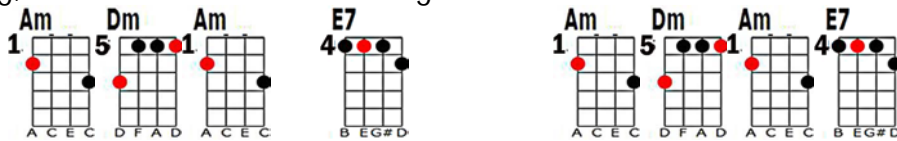

# SUMMERTIME 4/4 GERSHWYN

INTRO /Am Dm/ Am E7/ - 2 beats each chord = VAMP. It is played twice on lines one and three of every verse, and once at the end of every verse

Second progression is on line 2 of every verse and is /Dm C+/ F F/ E7/E7/ - 2 beats

1. Summertime, and the living is easy

Fish are jumping, and the cotton is high

Oh, your daddy's rich, and your mama's good looking

So hush, little baby, don't you cry

**BRIAN AND SUSIE – oohs**

2. One of these mornings, you're gonna rise up singing,

Then you'll spread your wings, and you'll take to the sky

But til that morning, nothing's gonna harm you

With daddy and mammy standing by,

**(VAMP play twice)** In the summertime, in the summertime

**INSTRUMENTAL with oohs = Verse from VAMP 2,**

3. Repeat verse

4. Fade out, finishing with harmony vocals only (no ukes) Then Am