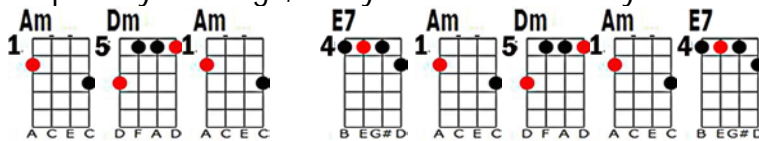

# SUMMERTIME 4/4 GERSHWYN

INTRO /Am Dm/ Am E7/ - 2 beats each chord = VAMP. It is played twice on lines one and three of every verse, and once at the end of every verse

Second progression is on line 2 of every verse and is /Dm C+/ F F/ E7/E7/ - 2 beats

1. Summertime, and the living is easy

Fish are jumping, and the cotton is high

Oh, your daddy's rich, and your mama's good looking

So hush, little baby, don't you cry

**BRIAN AND SUSIE – oohs**

2. One of these mornings, you're gonna rise up singing,

Then you'll spread your wings, and you'll take to the sky

But til that morning, nothing's gonna harm you

With daddy and mammy standing by,

**(VAMP play twice)** In the summertime, in the summertime

**INSTRUMENTAL with oohs = Verse from VAMP 2,**