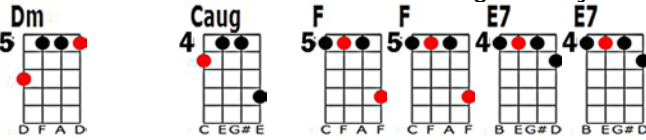

# SUMMERTIME 4/4 GERSHWYN

INTRO /Am Dm/ Am E7/ - 2 beats each chord = VAMP. It is played twice on lines one and three of every verse, and once at the end of every verse

Second progression is on line 2 of every verse and is /Dm C+/ F F/ E7/E7/ - 2 beats

1. Summertime, and the living is easy

Fish are jumping, and the cotton is high

Oh, your daddy's rich, and your mama's good looking

So hush, little baby, don't you cry

**BRIAN AND SUSIE – oohs**

2. One of these mornings, you're gonna rise up singing,

Then you'll spread your wings, and you'll take to the sky

But til that morning, nothing's gonna harm you

With daddy and mammy standing by,

**(VAMP play twice)** In the summertime, in the summertime

**INSTRUMENTAL with oohs = Verse from VAMP 2,**