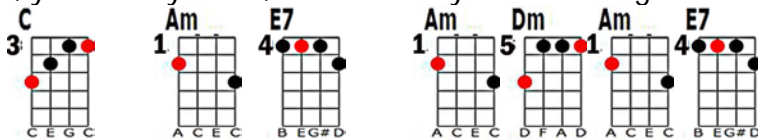

# SUMMERTIME 4/4 GERSHWYN

INTRO /Am Dm/ Am E7/ - 2 beats each chord = VAMP. It is played twice on lines one and three of every verse, and once at the end of every verse

Second progression is on line 2 of every verse and is /Dm C+/ F F/ E7/E7/ - 2 beats

1. Summertime, and the living is easy

Fish are jumping, and the cotton is high

Oh, your daddy's rich, and your mama's good looking

So hush, little baby, don't you cry

**BRIAN AND SUSIE – oohs**

2. One of these mornings, you're gonna rise up singing,

Then you'll spread your wings, and you'll take to the sky

But til that morning, nothing's gonna harm you

With daddy and mammy standing by,

**(VAMP play twice)** In the summertime, in the summertime

**INSTRUMENTAL with oohs = Verse from VAMP 2,**

3. Repeat verse

4. Fade out, finishing with harmony vocals only (no ukes) Then Am