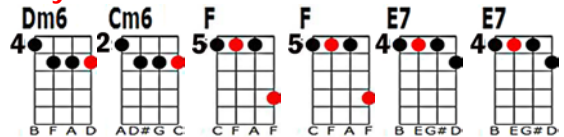

SUMMERTIME 4/4

GERSHWYN

INTRO /Am Dm/ Am E7/ - 2 beats each chord = VAMP. It is played twice on lines one and three of every verse, and once at the end of every verse

Second progression is on line 2 of every verse and is /Dm C+/ F F/ E7/ E7/ - 2 beats each chord = VAMP 2.

1. Summer(VAMP)time, and the living is easy
Fish are (VAMP 2)jumping, and the cotton is high
Oh, your (VAMP)daddy's rich, and your mama's good looking
So (C)hush, little (Am)baby, (E7)don't you (VAMP)cry

BRIAN AND SUSIE – oohs

2. One of these (VAMP)mornings, you're gonna rise up singing,
Then you'll (VAMP 2)spread your wings, and you'll take to the sky
But til that (VAMP)morning, nothing's gonna harm you
With (C)daddy and (Am)mammy (E7)standing (VAMP)by,

(VAMP play twice)In the summertime, in the summertime

INSTRUMENTAL with oohs = Verse from VAMP 2,

3. Repeat verse
4. Fade out, finishing with harmony vocals only (no ukes)

Then **Am**