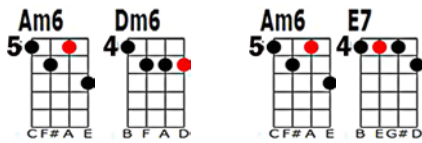

SUMMERTIME 4/4

GERSHWYN

INTRO /Am Dm/ Am E7/ - 2 beats each chord = VAMP. It is played twice on lines one and three of every verse, and once at the end of every verse

Second progression is on line 2 of every verse and is /Dm C+/ F F/ E7/ E7/ - 2 beats each chord = VAMP 2.

1. Summer(VAMP)time, and the living is easy
Fish are (VAMP 2)jumping, and the cotton is high
Oh, your (VAMP)daddy's rich, and your mama's good looking
So (C)hush, little (Am)baby, (E7)don't you (VAMP)cry

BRIAN AND SUSIE – oohs

2. One of these (VAMP)mornings, you're gonna rise up singing,
Then you'll (VAMP 2)spread your wings, and you'll take to the sky
But til that (VAMP)morning, nothing's gonna harm you
With (C)daddy and (Am)mammy (E7)standing (VAMP)by,

(VAMP play twice)In the summertime, in the summertime

INSTRUMENTAL with oohs = Verse from VAMP 2,

3. Repeat verse
4. Fade out, finishing with harmony vocals only (no ukes)

Then **Am**