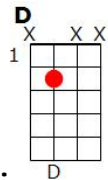

Refrain:

G Am7 Am D6 D G C7 G C7 Am7 D7 G

Somebody loves me, I wonder who, I wonder who he/she can be.

D7b9 G Am7 Am D7 G A9

Somebody loves me, I wish I knew,

Bm C#m7 C#7b9 F#7 Bm

Who can he/she be worries me.