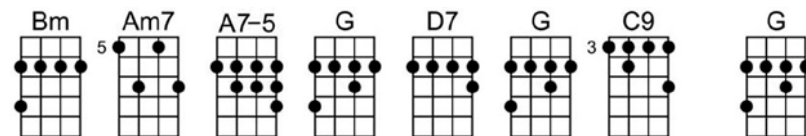

1. I tell you I'm just a lonesome babe in the wood,

2 I tell you I'm just a lonesome babe in the wood,