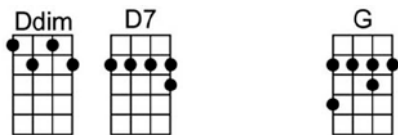

So lady be good to me.