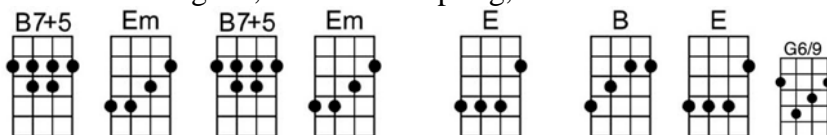

Oh, lady be good !

Ira Gershwin Lyrics. George Gershwin Music. Arranged to 3 finger Jazz Uke by Brian Lemin

1 Listen to my tale of woe, It's terribly sad, but true.

2 Auburn, Brunette or blond, I love em all tall or small

1. All dressed up, no place to go, Each ev'ning I'm awfully blue

2. But somehow they don't grow fond, They stagger but never fall.

1. I must win some winsome miss Can't go on like this,

2. Winters gone, and now its spring, Love! Where is that sting?

1. I could blossom out I know, With somebody just like you. So...

2. If somebody wont respond, I' going to end is all So.....

Chorus :

1. Oh, sweet and lovely lady, be good Oh, lady, be good to me

2 Oh, sweet and lovely lady, be good Oh, lady, be good to me