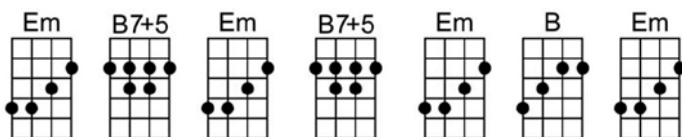

Oh, lady be good !

Ira Gershwin Lyrics. George Gershwin Music. Arranged to 3 finger Jazz Uke by Brian Lemin

1 Listen to my tale of woe, It's terribly sad, but true.

2 Auburn, Brunette or blond, I love em all tall or small

1. All dressed up, no place to go, Each ev'ning I'm awfully blue

2. But somehow they don't grow fond, They stagger but never fall.

1. I must win some winsome miss Can't go on like this,

2. Winters gone, and now its spring, Love! Where is that sting?

1. I could blossom out I know, With somebody just like you. So...

2. If somebody wont respond, I' going to end is all So.....

Chorus :

1. Oh, sweet and lovely lady, be good Oh, lady, be good to me

2 Oh, sweet and lovely lady, be good Oh, lady, be good to me

1. I tell you I'm just a lonesome babe in the wood,

2 I tell you I'm just a lonesome babe in the wood,

So lady be good to me.