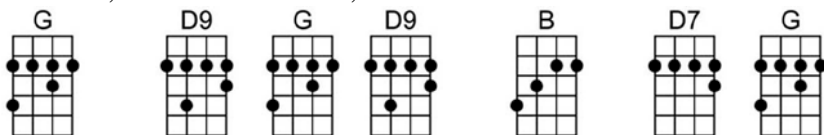

Oh, lady be good !

Ira Gershwin Lyrics. George Gershwin Music. Arranged to 3 finger Jazz Uke by Brian Lemin

1 Listen to my tale of woe, It's terribly sad, but true.

2 Auburn, Brunette or blond, I love em all tall or small

1. All dressed up, no place to go, Each ev'ning I'm awfully blue

2. But somehow they don't grow fond, They stagger but never fall.

1. I must win some winsome miss Can't go on like this,

2. Winters gone, and now its spring, Love! Where is that sting?

1. I could blossom out I know, With somebody just like you. So...

2. If somebody wont respond, I' going to end is all So.....

Chorus :

1. Oh, sweet and lovely lady, be good Oh, lady, be good to me

2 Oh, sweet and lovely lady, be good Oh, lady, be good to me