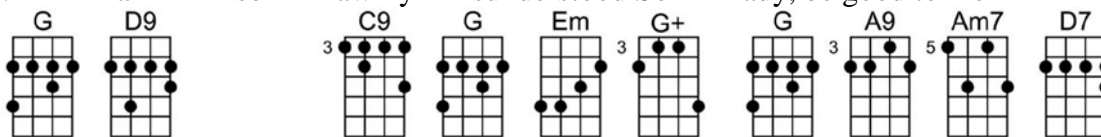

1. Oh, please have some pi ty I'm all al one in this big ci ty

2. This is tyulip weather, So lets put two and two together