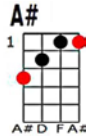

Miss Otis regrets she's unable to lunch to-day.

When she woke up and found That her dream of love was gone, Madam,

She ran to the man Who had led her so far astray,

And from under her velvet gown

She drew a gun and shot her lover down, Madam,

Miss Otis regrets she's unable to lunch to-day.

When the mob came and got her And dragged her from the jail, Madam,

They strung her upon The old willow across the way,

And the moment before she died

She lifted up her lovely head and cried, Madam,