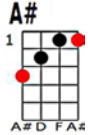

Miss Otis regrets she's unable to lunch to-day.

When she woke up and found That her dream of love was gone, Madam,

She ran to the man Who had led her so far astray,

And from under her velvet gown

She drew a gun and shot her lover down, Madam,

Miss Otis regrets she's unable to lunch to-day.

When the mob came and got her And dragged her from the jail, Madam,

They strung her upon The old willow across the way,

And the moment before she died

She lifted up her lovely head and cried, Madam,