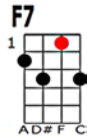

Miss Otis regrets she's unable to lunch to-day.

When she woke up and found That her dream of love was gone, Madam,

She ran to the man Who had led her so far astray,

And from under her velvet gown

She drew a gun and shot her lover down, Madam,

Miss Otis regrets she's unable to lunch to-day.

When the mob came and got her And dragged her from the jail, Madam,

They strung her upon The old willow across the way,

And the moment before she died

She lifted up her lovely head and cried, Madam,