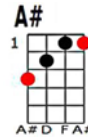

Miss Otis regrets she's unable to lunch to-day.

When she woke up and found That her dream of love was gone, Madam,

She ran to the man Who had led her so far astray,

And from under her velvet gown

She drew a gun and shot her lover down, Madam,

Miss Otis regrets she's unable to lunch to-day.

When the mob came and got her And dragged her from the jail, Madam,

They strung her upon The old willow across the way,

And the moment before she died

She lifted up her lovely head and cried, Madam,