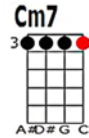

When the mob came and got her And dragged her from the jail, Madam,