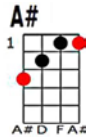

Miss Otis regrets she's unable to lunch to-day.

When she woke up and found That her dream of love was gone, Madam,

She ran to the man Who had led her so far astray,

And from under her velvet gown

She drew a gun and shot her lover down, Madam,

Miss Otis regrets she's unable to lunch to-day.

When the mob came and got her And dragged her from the jail, Madam,

They strung her upon The old willow across the way,

And the moment before she died

She lifted up her lovely head and cried, Madam,