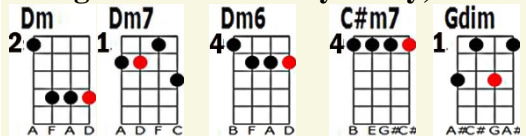

**IMAGINATION** Lyrics by: Johnny Burke (Francis J. B.) Music by: Jimmy Van Heusen. "Imagination" was introduced by Fred Waring and His Pennsylvanians, became a favorite of the Glenn Miller Orchestra, and charted four times. Glenn Miller and His Orchestra (1940, 11 weeks, three of them at #1)

### Verse 1

I - mag - i - na - tion is funny;

It makes a cloudy day sunny,

Makes a bee think of honey,

Just as I think of you.

### Verse 2

I - mag - i - na - tion is crazy;

Your whole perspective gets hazy,

Starts you asking a daisy

What to do, what to do.

**Bridge:**

Have you ever felt a gentle touch,

And then a kiss, and then, and then

Find it's only your i - mag - i - na - tion again? Oh, well...

**Verse 3**

I - mag - i - na - tion is silly,

You go around willy - nilly,

For example, I go around wanting you,

And yet I can't imagine that you want me, too.