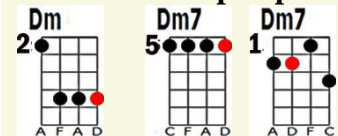

**IMAGINATION** Lyrics by: Johnny Burke (Francis J. B.) Music by: Jimmy Van Heusen. "Imagination" was introduced by Fred Waring and His Pennsylvanians, became a favorite of the Glenn Miller Orchestra, and charted four times. Glenn Miller and His Orchestra (1940, 11 weeks, three of them at #1)

### Verse 1

I - mag - i - na - tion is funny;

It makes a cloudy day sunny,

Makes a bee think of honey,

Just as I think of you.

### Verse 2

I - mag - i - na - tion is crazy;

Your whole perspective gets hazy,

Starts you asking a daisy

What to do, what to do.

**Bridge:**

Have you ever felt a gentle touch,

And then a kiss, and then, and then