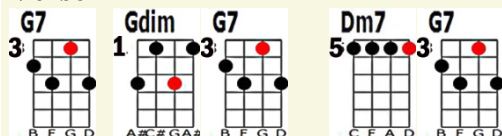

**IMAGINATION** Lyrics by: Johnny Burke (Francis J. B.) Music by: Jimmy Van Heusen. "Imagination" was introduced by Fred Waring and His Pennsylvanians, became a favorite of the Glenn Miller Orchestra, and charted four times. Glenn Miller and His Orchestra (1940, 11 weeks, three of them at #1)

### Verse 1

I - mag - i - na - tion is funny;

It makes a cloudy day sunny,

Makes a bee think of honey,

Just as I think of you.

### Verse 2

I - mag - i - na - tion is crazy;

Your whole perspective gets hazy,

Starts you asking a daisy

What to do, what to do.

**Bridge:**

Have you ever felt a gentle touch,

And then a kiss, and then, and then

Find it's only your i - mag - i - na - tion again? Oh, well...

**Verse 3**

I - mag - i - na - tion is silly,

You go around willy - nilly,

For example, I go around wanting you,

And yet I can't imagine that you want me, too.