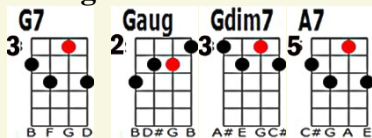

**IMAGINATION** Lyrics by: Johnny Burke (Francis J. B.) Music by: Jimmy Van Heusen. "Imagination" was introduced by Fred Waring and His Pennsylvanians, became a favorite of the Glenn Miller Orchestra, and charted four times. Glenn Miller and His Orchestra (1940, 11 weeks, three of them at #1)

### Verse 1

I - mag - i - na - tion is funny;

It makes a cloudy day sunny,

Makes a bee think of honey,

Just as I think of you.

### Verse 2

I - mag - i - na - tion is crazy;

Your whole perspective gets hazy,

Starts you asking a daisy

What to do, what to do.

**Bridge:**

Have you ever felt a gentle touch,

And then a kiss, and then, and then

Find it's only your i - mag - i - na - tion again? Oh, well...

**Verse 3**

I - mag - i - na - tion is silly,

You go around willy - nilly,

For example, I go around wanting you,

And yet I can't imagine that you want me, too.