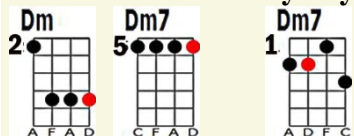

**IMAGINATION** Lyrics by: Johnny Burke (Francis J. B.) Music by: Jimmy Van Heusen. "Imagination" was introduced by Fred Waring and His Pennsylvanians, became a favorite of the Glenn Miller Orchestra, and charted four times. Glenn Miller and His Orchestra (1940, 11 weeks, three of them at #1)

### Verse 1

I - mag - i - na - tion is funny;

It makes a cloudy day sunny,

Makes a bee think of honey,

Just as I think of you.

### Verse 2

I - mag - i - na - tion is crazy;

Your whole perspective gets hazy,

Starts you asking a daisy

What to do, what to do.

**Bridge:**

Have you ever felt a gentle touch,

And then a kiss, and then, and then

Find it's only your i - mag - i - na - tion again? Oh, well...

**Verse 3**

I - mag - i - na - tion is silly,

You go around willy - nilly,

For example, I go around wanting you,

And yet I can't imagine that you want me, too.