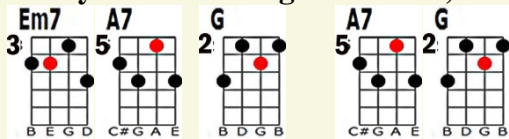

**IMAGINATION** Lyrics by: Johnny Burke (Francis J. B.) Music by: Jimmy Van Heusen. "Imagination" was introduced by Fred Waring and His Pennsylvanians, became a favorite of the Glenn Miller Orchestra, and charted four times. Glenn Miller and His Orchestra (1940, 11 weeks, three of them at #1)

### Verse 1

I - mag - i - na - tion is funny;

It makes a cloudy day sunny,

Makes a bee think of honey,

Just as I think of you.

### Verse 2

I - mag - i - na - tion is crazy;

Your whole perspective gets hazy,

Starts you asking a daisy

What to do, what to do.

**Bridge:**

Have you ever felt a gentle touch,

And then a kiss, and then, and then

Find it's only your i - mag - i - na - tion again? Oh, well...

**Verse 3**

I - mag - i - na - tion is silly,

You go around willy - nilly,

For example, I go around wanting you,

And yet I can't imagine that you want me, too.