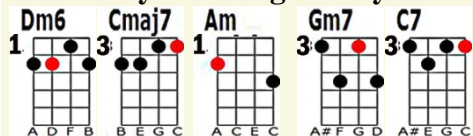

**IMAGINATION** Lyrics by: Johnny Burke (Francis J. B.) Music by: Jimmy Van Heusen. "Imagination" was introduced by Fred Waring and His Pennsylvanians, became a favorite of the Glenn Miller Orchestra, and charted four times. Glenn Miller and His Orchestra (1940, 11 weeks, three of them at #1)

### Verse 1

I - mag - i - na - tion is funny;

It makes a cloudy day sunny,

Makes a bee think of honey,

Just as I think of you.

### Verse 2

I - mag - i - na - tion is crazy;

Your whole perspective gets hazy,

Starts you asking a daisy

What to do, what to do.

**Bridge:**

Have you ever felt a gentle touch,

And then a kiss, and then, and then

Find it's only your i - mag - i - na - tion again? Oh, well...

**Verse 3**

I - mag - i - na - tion is silly,

You go around willy - nilly,

For example, I go around wanting you,

And yet I can't imagine that you want me, too.