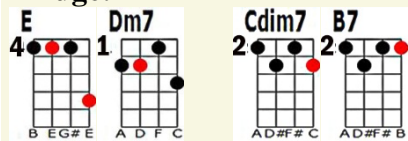

**IMAGINATION** Lyrics by: Johnny Burke (Francis J. B.) Music by: Jimmy Van Heusen. "Imagination" was introduced by Fred Waring and His Pennsylvanians, became a favorite of the Glenn Miller Orchestra, and charted four times. Glenn Miller and His Orchestra (1940, 11 weeks, three of them at #1)

### Verse 1

I - mag - i - na - tion is funny;

It makes a cloudy day sunny,

Makes a bee think of honey,

Just as I think of you.

### Verse 2

I - mag - i - na - tion is crazy;

Your whole perspective gets hazy,

Starts you asking a daisy

What to do, what to do.

**Bridge:**

Have you ever felt a gentle touch,

And then a kiss, and then, and then

Find it's only your i - mag - i - na - tion again? Oh, well...

**Verse 3**

I - mag - i - na - tion is silly,

You go around willy - nilly,

For example, I go around wanting you,

And yet I can't imagine that you want me, too.