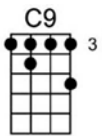

Gm7 C7(b9) C7+(b9) Fmaj7 F6 F Am Am6 Am7 D9 D7(b9)

out-look was de- cid-ed-ly blue. But as I walked through the fog-gy streets a- lone, It

Am F#dim Gm7 C7(b9) F Gm7 F

turned out to be the luck-iest day I've known.

Refrain *(brighter but warmly)*

C7 F Ebm6 Gm7 C9

A fog - gy day in Lon - don town

C7(b9) F Fm7 Fm6 G7(b) G7+ C9

Had me low and had me down.

Fmaj7 Dm6 E7(b5) F9 Bbmaj7 Bbm6

I viewed the morn - ing with a - larm,

Fmaj7 D9 G9(b) G9+ C9

The Brit - ish Mu - se - um had lost its charm.

C7 F Ebm6 Gm7 C9

How long, I won - dered, could this thing last?

C7(b9)
F
Fm7
Fm6
G7(6)
G7+ C9

But the age of mir - a - cles had - n't passed,

Cm7
F9(6)
F7(b9)
Bbmaj7
G9(5)

For, sud - den - ly, I saw you there

Dm
Bbm6
F
Bb6
Fmaj7
Bb6
Dm7
G9

And through fog - gy Lon - don town the sun was shin - ing

Gm7
C7
1. F
Fmaj7
C7
F7
Bb7
Bbm6
Db+
C7

ev - 'ry - where. A