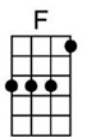

Gm7 C7(b9) C7+(b9) Fmaj7 F6 F Am Am6 Am7 D9 D7(b9)

out-look was de- cid-ed-ly blue. But as I walked through the fog-gy streets a- lone, It

Am F#dim Gm7 C7(b9) F Gm7 F

turned out to be the luck-iest day I've known.

Refrain *(brighter but warmly)*

C7 F Ebm6 Gm7 C9

A fog - gy day in Lon - don town

C7(b9) F Fm7 Fm6 G7(b) G7+ C9

Had me low and had me down.

Fmaj7 Dm6 E7(b5) F9 Bbmaj7 Bbm6

I viewed the morn - ing with a - larm,

Fmaj7 D9 G9(b) G9+ C9

The Brit - ish Mu - se - um had lost its charm.

C7 F Ebm6 Gm7 C9

How long, I won - dered, could this thing last?

C7(b9)
F
Fm7
Fm6
G7(6)
G7+ C9

But the age of mir - a - cles had - n't passed,

Cm7
F9(6)
F7(b9)
Bbmaj7
G9(5)

For, sud - den - ly, I saw you there

Dm
Bbm6
F
Bb6
Fmaj7
Bb6
Dm7
G9

And through fog - gy Lon - don town the sun was shin - ing

Gm7
C7
1. F
Fmaj7
C7
F7
Bb7
Bbm6
Db+
C7

ev - 'ry - where. A