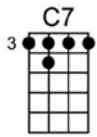

# A FOGGY DAY

Words by  
IRA GERSHWIN

Music by  
GEORGE GERSHWIN

F (rather freely) Gm7 Fmaj7 F7 Gm7 C9

I was a strang-er in the cit-y. Out of town were the peo-ple I knew.

F E7 Am Am7 D9

I had that feel-ing of self - pi-ty, What to do? What to do? What to do? The

Gm7 C7(b9) C7+(b9) Fmaj7 F6 F Am Am6 Am7 D9 D7(b9)

out-look was de- cid-ed-ly blue. But as I walked through the fog-gy streets a- lone, It

Am F#dim Gm7 C7(b9) F Gm7 F

turned out to be the luck-iest day I've known.

Refrain *(brighter but warmly)*

C7 F Ebm6 Gm7 C9

A fog - gy day in Lon - don town

C7(b9) F Fm7 Fm6 G7(b) G7+ C9

Had me low and had me down.

Fmaj7 Dm6 E7(b5) F9 Bbmaj7 Bbm6

I viewed the morn - ing with a - larm,

Cm7
F9(6)
F7(b9)
Bbmaj7
G9(5)

For, sud - den - ly, I saw you there

Dm
Bbm6
F
Bb6
Fmaj7
Bb6
Dm7
G9

And through fog - gy Lon - don town the sun was shin - ing

Gm7
C7
1. F
Fmaj7
C7
F7
Bb7
Bbm6
Db+
C7

ev - 'ry - where. A