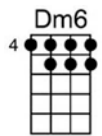

# A FOGGY DAY

Words by  
IRA GERSHWIN

Music by  
GEORGE GERSHWIN

F (rather freely) Gm7 Fmaj7 F7 Gm7 C9

I was a strang-er in the cit-y. Out of town were the peo-ple I knew.

F E7 Am Am7 D9

I had that feel-ing of self - pi-ty, What to do? What to do? What to do? The

Gm7 C7(b9) C7+(b9) Fmaj7 F6 F Am Am6 Am7 D9 D7(b9)

out-look was de- cid-ed-ly blue. But as I walked through the fog-gy streets a- lone, It

Am F#dim Gm7 C7(b9) F Gm7 F

turned out to be the luck-iest day I've known.

Refrain *(brighter but warmly)*

C7 F Ebm6 Gm7 C9

A fog - gy day in Lon - don town

C7(b9) F Fm7 Fm6 G7(b) G7+ C9

Had me low and had me down.

Fmaj7 Dm6 E7(b5) F9 Bbmaj7 Bbm6

I viewed the morn - ing with a - larm,

Cm7
F9(6)
F7(b9)
Bbmaj7
G9(5)

For, sud - den - ly, I saw you there

Dm
Bbm6
F
Bb6
Fmaj7
Bb6
Dm7
G9

And through fog - gy Lon - don town the sun was shin - ing

Gm7
C7
1. F
Fmaj7
C7
F7
Bb7
Bbm6
Db+
C7

ev - 'ry - where. A