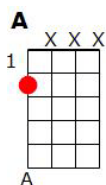

This is the original sheet music that i have put the chords above.

# A FOGGY DAY

Words by  
IRA GERSHWIN

Music by  
GEORGE GERSHWIN

F (rather freely) Gm7 Fmaj7 F7 Gm7 C9

I was a strang-er in the cit-y. Out of town were the peo-ple I knew.

F E7 Am Am7 D9

I had that feel-ing of self - pi-ty, What to do? What to do? What to do? The

Cm7
F9(6)
F7(b9)
Bbmaj7
G9(5)

For, sud - den - ly, I saw you there

Dm
Bbm6
F
Bb6
Fmaj7
Bb6
Dm7
G9

And through fog - gy Lon - don town the sun was shin - ing

Gm7
C7
1. F
Fmaj7
C7
F7
Bb7
Bbm6
Db+
C7

ev - 'ry - where. A