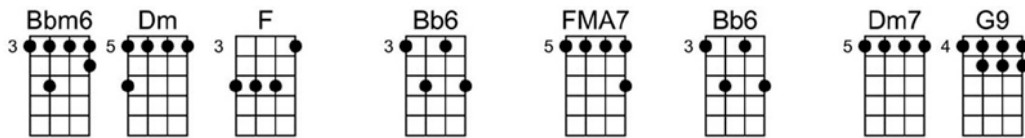

Gm7 C7(b9) C7+(b9) Fmaj7 F6 F Am Am6 Am7 D9 D7(b9)

out-look was de- cid-ed-ly blue. But as I walked through the fog-gy streets a- lone, It

Am F#dim Gm7 C7(b9) F Gm7 F

turned out to be the luck-iest day I've known.

Fmaj7 D9 G9(b) G9+ C9

The Brit - ish Mu - se - um had lost its charm.

C7 F Ebm6 Gm7 C9

How long, I won - dered, could this thing last?

C7(b9)
F
Fm7
Fm6
G7(6)
G7+ C9

But the age of mir - a - cles had - n't passed,

Cm7
F9(6)
F7(b9)
Bbmaj7
G9(5)

For, sud - den - ly, I saw you there

Dm
Bbm6
F
Bb6
Fmaj7
Bb6
Dm7
G9

And through fog - gy Lon - don town the sun was shin - ing

Gm7
C7
1. F
Fmaj7
C7
F7
Bb7
Bbm6
Db+
C7

ev - 'ry - where. A