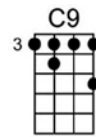

# A FOGGY DAY

Words by  
IRA GERSHWIN

Music by  
GEORGE GERSHWIN

F (rather freely) Gm7 Fmaj7 F7 Gm7 C9

I was a strang-er in the cit-y. Out of town were the peo-ple I knew.

F E7 Am Am7 D9

I had that feel-ing of self - pi-ty, What to do? What to do? What to do? The

Gm7 C7(b9) C7+(b9) Fmaj7 F6 F Am Am6 Am7 D9 D7(b9)

out-look was de- cid-ed-ly blue. But as I walked through the fog-gy streets a- lone, It

Am F#dim Gm7 C7(b9) F Gm7 F

turned out to be the luck-iest day I've known.

Refrain *(brighter but warmly)*

C7 F Ebm6 Gm7 C9

A fog - gy day in Lon - don town

C7(b9) F Fm7 Fm6 G7(b) G7+ C9

Had me low and had me down.

Fmaj7 Dm6 E7(b5) F9 Bbmaj7 Bbm6

I viewed the morn - ing with a - larm,

Cm7
F9(6)
F7(b9)
Bbmaj7
G9(5)

For, sud - den - ly, I saw you there

Dm
Bbm6
F
Bb6
Fmaj7
Bb6
Dm7
G9

And through fog - gy Lon - don town the sun was shin - ing

Gm7
C7
1. F
Fmaj7
C7
F7
Bb7
Bbm6
Db+
C7

ev - 'ry - where. A