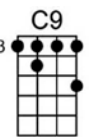

Gm7 C7(b9) C7+(b9) Fmaj7 F6 F Am Am6 Am7 D9 D7(b9)

out-look was de- cid-ed-ly blue. But as I walked through the fog-gy streets a- lone, It

Am F#dim Gm7 C7(b9) F Gm7 F

turned out to be the luck-iest day I've known.

Refrain *(brighter but warmly)*

C7 F Ebm6 Gm7 C9

A fog - gy day in Lon - don town

C7(b9) F Fm7 Fm6 G7(b) G7+ C9

Had me low and had me down.

Fmaj7 Dm6 E7(b5) F9 Bbmaj7 Bbm6

I viewed the morn - ing with a - larm,

Fmaj7 D9 G9(b) G9+ C9

The Brit - ish Mu - se - um had lost its charm.

C7 F Ebm6 Gm7 C9

How long, I won - dered, could this thing last?

C7(b9)
F
Fm7
Fm6
G7(6)
G7+ C9

But the age of mir - a - cles had - n't passed,

Cm7
F9(6)
F7(b9)
Bbmaj7
G9(5)

For, sud - den - ly, I saw you there

Dm
Bbm6
F
Bb6
Fmaj7
Bb6
Dm7
G9

And through fog - gy Lon - don town the sun was shin - ing

Gm7
C7
1. F
Fmaj7
C7
F7
Bb7
Bbm6
Db+
C7

ev - 'ry - where. A