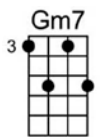

Gm7 C7(b9) C7+(b9) Fmaj7 F6 F Am Am6 Am7 D9 D7(b9)

out-look was de- cid-ed-ly blue. But as I walked through the fog-gy streets a- lone, It

Am F#dim Gm7 C7(b9) F Gm7 F

turned out to be the luck-iest day I've known.

Refrain *(brighter but warmly)*

C7 F Ebm6 Gm7 C9

A fog - gy day in Lon - don town

C7(b9) F Fm7 Fm6 G7(b) G7+ C9

Had me low and had me down.

Fmaj7 Dm6 E7(b5) F9 Bbmaj7 Bbm6

I viewed the morn - ing with a - larm,

Fmaj7 D9 G9(b) G9+ C9

The Brit - ish Mu - se - um had lost its charm.

C7 F Ebm6 Gm7 C9

How long, I won - dered, could this thing last?

C7(b9)
F
Fm7
Fm6
G7(6)
G7+ C9

But the age of mir - a - cles had - n't passed,

Cm7
F9(6)
F7(b9)
Bbmaj7
G9(5)

For, sud - den - ly, I saw you there

Dm
Bbm6
F
Bb6
Fmaj7
Bb6
Dm7
G9

And through fog - gy Lon - don town the sun was shin - ing

Gm7
C7
1. F
Fmaj7
C7
F7
Bb7
Bbm6
Db+
C7

ev - 'ry - where. A