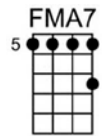

Gm7 C7(b9) C7+(b9) Fmaj7 F6 F Am Am6 Am7 D9 D7(b9)

out-look was de- cid-ed-ly blue. But as I walked through the fog-gy streets a- lone, It

Am F#dim Gm7 C7(b9) F Gm7 F

turned out to be the luck-iest day I've known.

Refrain *(brighter but warmly)*

C7 F Ebm6 Gm7 C9

A fog - gy day in Lon - don town

C7(b9) F Fm7 Fm6 G7(b) G7+ C9

Had me low and had me down.

Fmaj7 Dm6 E7(b5) F9 Bbmaj7 Bbm6

I viewed the morn - ing with a - larm,

Fmaj7 D9 G9(b) G9+ C9

The Brit - ish Mu - se - um had lost its charm.

C7 F Ebm6 Gm7 C9

How long, I won - dered, could this thing last?

C7(b9)
F
Fm7
Fm6
G7(6)
G7+ C9

But the age of mir - a - cles had - n't passed,

Cm7
F9(6)
F7(b9)
Bbmaj7
G9(5)

For, sud - den - ly, I saw you there

Dm
Bbm6
F
Bb6
Fmaj7
Bb6
Dm7
G9

And through fog - gy Lon - don town the sun was shin - ing

Gm7
C7
1. F
Fmaj7
C7
F7
Bb7
Bbm6
Db+
C7

ev - 'ry - where. A