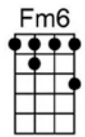

# A FOGGY DAY

Words by  
IRA GERSHWIN

Music by  
GEORGE GERSHWIN

F (rather freely) Gm7 Fmaj7 F7 Gm7 C9

I was a strang-er in the cit-y. Out of town were the peo-ple I knew.

F E7 Am Am7 D9

I had that feel-ing of self - pi-ty, What to do? What to do? What to do? The

Gm7 C7(b9) C7+(b9) Fmaj7 F6 F Am Am6 Am7 D9 D7(b9)

out-look was de- cid-ed-ly blue. But as I walked through the fog-gy streets a- lone, It

Am F#dim Gm7 C7(b9) F Gm7 F

turned out to be the luck-iest day I've known.

Refrain *(brighter but warmly)*

C7 F Ebm6 Gm7 C9

A fog - gy day in Lon - don town

C7(b9) F Fm7 Fm6 G7(b) G7+ C9

Had me low and had me down.

Fmaj7 Dm6 E7(b5) F9 Bbmaj7 Bbm6

I viewed the morn - ing with a - larm,

Cm7
F9(6)
F7(b9)
Bbmaj7
G9(5)

For, sud - den - ly, I saw you there

Dm
Bbm6
F
Bb6
Fmaj7
Bb6
Dm7
G9

And through fog - gy Lon - don town the sun was shin - ing

Gm7
C7
1. F
Fmaj7
C7
F7
Bb7
Bbm6
Db+
C7

ev - 'ry - where. A