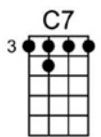

Gm7 C7(b9) C7+(b9) Fmaj7 F6 F Am Am6 Am7 D9 D7(b9)

out-look was de- cid-ed-ly blue. But as I walked through the fog-gy streets a- lone, It

Am F#dim Gm7 C7(b9) F Gm7 F

turned out to be the luck-iest day I've known.

Refrain *(brighter but warmly)*

C7 F Ebm6 Gm7 C9

A fog - gy day in Lon - don town

C7(b9) F Fm7 Fm6 G7(b) G7+ C9

Had me low and had me down.

Fmaj7 Dm6 E7(b5) F9 Bbmaj7 Bbm6

I viewed the morn - ing with a - larm,

Fmaj7 D9 G9(b) G9+ C9

The Brit - ish Mu - se - um had lost its charm.

C7 F Ebm6 Gm7 C9

How long, I won - dered, could this thing last?

C7(b9)
F
Fm7
Fm6
G7(6)
G7+ C9

But the age of mir - a - cles had - n't passed,

Cm7
F9(6)
F7(b9)
Bbmaj7
G9(5)

For, sud - den - ly, I saw you there

Dm
Bbm6
F
Bb6
Fmaj7
Bb6
Dm7
G9

And through fog - gy Lon - don town the sun was shin - ing

Gm7
C7
1. F
Fmaj7
C7
F7
Bb7
Bbm6
Db+
C7

ev - 'ry - where. A