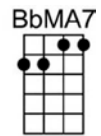

Gm7 C7(b9) C7+(b9) Fmaj7 F6 F Am Am6 Am7 D9 D7(b9)

out-look was de- cid-ed-ly blue. But as I walked through the fog-gy streets a- lone, It

Am F#dim Gm7 C7(b9) F Gm7 F

turned out to be the luck-iest day I've known.

Refrain *(brighter but warmly)*

C7 F Ebm6 Gm7 C9

A fog - gy day in Lon - don town

C7(b9) F Fm7 Fm6 G7(b) G7+ C9

Had me low and had me down.

Fmaj7 Dm6 E7(b5) F9 Bbmaj7 Bbm6

I viewed the morn - ing with a - larm,

Fmaj7 D9 G9(b) G9+ C9

The Brit - ish Mu - se - um had lost its charm.

C7 F Ebm6 Gm7 C9

How long, I won - dered, could this thing last?

C7(b9)
F
Fm7
Fm6
G7(6)
G7+ C9

But the age of mir - a - cles had - n't passed,

Cm7
F9(6)
F7(b9)
Bbmaj7
G9(5)

For, sud - den - ly, I saw you there

Dm
Bbm6
F
Bb6
Fmaj7
Bb6
Dm7
G9

And through fog - gy Lon - don town the sun was shin - ing

Gm7
C7
1. F
Fmaj7
C7
F7
Bb7
Bbm6
Db+
C7

ev - 'ry - where. A