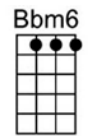

# A FOGGY DAY

Words by  
IRA GERSHWIN

Music by  
GEORGE GERSHWIN

F (rather freely) Gm7 Fmaj7 F7 Gm7 C9

I was a strang-er in the cit-y. Out of town were the peo-ple I knew.

F E7 Am Am7 D9

I had that feel-ing of self - pi-ty, What to do? What to do? What to do? The

Gm7 C7(b9) C7+(b9) Fmaj7 F6 F Am Am6 Am7 D9 D7(b9)

out-look was de- cid-ed-ly blue. But as I walked through the fog-gy streets a- lone, It

Am F#dim Gm7 C7(b9) F Gm7 F

turned out to be the luck-iest day I've known.

Refrain *(brighter but warmly)*

C7 F Ebm6 Gm7 C9

A fog - gy day in Lon - don town

C7(b9) F Fm7 Fm6 G7(b) G7+ C9

Had me low and had me down.

Fmaj7 Dm6 E7(b5) F9 Bbmaj7 Bbm6

I viewed the morn - ing with a - larm,

Cm7
F9(6)
F7(b9)
Bbmaj7
G9(5)

For, sud - den - ly, I saw you there

Dm
Bbm6
F
Bb6
Fmaj7
Bb6
Dm7
G9

And through fog - gy Lon - don town the sun was shin - ing

Gm7
C7
1. F
Fmaj7
C7
F7
Bb7
Bbm6
Db+
C7

ev - 'ry - where. A