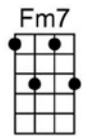

# A FOGGY DAY

Words by  
IRA GERSHWIN

Music by  
GEORGE GERSHWIN

F (rather freely) Gm7 Fmaj7 F7 Gm7 C9

I was a strang-er in the cit-y. Out of town were the peo-ple I knew.

F E7 Am Am7 D9

I had that feel-ing of self - pi-ty, What to do? What to do? What to do? The

Gm7 C7(b9) C7+(b9) Fmaj7 F6 F Am Am6 Am7 D9 D7(b9)

out-look was de- cid-ed-ly blue. But as I walked through the fog-gy streets a- lone, It

Am F#dim Gm7 C7(b9) F Gm7 F

turned out to be the luck-iest day I've known.

Refrain *(brighter but warmly)*

C7 F Ebm6 Gm7 C9

A fog - gy day in Lon - don town

C7(b9) F Fm7 Fm6 G7(b) G7+ C9

Had me low and had me down.

Fmaj7 Dm6 E7(b5) F9 Bbmaj7 Bbm6

I viewed the morn - ing with a - larm,

Cm7
F9(6)
F7(b9)
Bbmaj7
G9(5)

For, sud - den - ly, I saw you there

Dm
Bbm6
F
Bb6
Fmaj7
Bb6
Dm7
G9

And through fog - gy Lon - don town the sun was shin - ing

Gm7
C7
1. F
Fmaj7
C7
F7
Bb7
Bbm6
Db+
C7

ev - 'ry - where. A