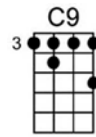

# A FOGGY DAY

Words by  
IRA GERSHWIN

Music by  
GEORGE GERSHWIN

F (rather freely) Gm7 Fmaj7 F7 Gm7 C9

I was a strang-er in the cit-y. Out of town were the peo-ple I knew.

F E7 Am Am7 D9

I had that feel-ing of self - pi-ty, What to do? What to do? What to do? The

Gm7 C7(b9) C7+(b9) Fmaj7 F6 F Am Am6 Am7 D9 D7(b9)

out-look was de- cid-ed-ly blue. But as I walked through the fog-gy streets a- lone, It

Am F#dim Gm7 C7(b9) F Gm7 F

turned out to be the luck-iest day I've known.

Refrain *(brighter but warmly)*

C7 F Ebm6 Gm7 C9

A fog - gy day in Lon - don town

C7(b9) F Fm7 Fm6 G7(b) G7+ C9

Had me low and had me down.

Fmaj7 Dm6 E7(b5) F9 Bbmaj7 Bbm6

I viewed the morn - ing with a - larm,

Cm7
F9(6)
F7(b9)
Bbmaj7
G9(5)

For, sud - den - ly, I saw you there

Dm
Bbm6
F
Bb6
Fmaj7
Bb6
Dm7
G9

And through fog - gy Lon - don town the sun was shin - ing

Gm7
C7
1. F
Fmaj7
C7
F7
Bb7
Bbm6
Db+
C7

ev - 'ry - where. A