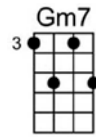

# A FOGGY DAY

Words by  
IRA GERSHWIN

Music by  
GEORGE GERSHWIN

F (rather freely) Gm7 Fmaj7 F7 Gm7 C9

I was a strang-er in the cit-y. Out of town were the peo-ple I knew.

F E7 Am Am7 D9

I had that feel-ing of self - pi-ty, What to do? What to do? What to do? The

Gm7 C7(b9) C7+(b9) Fmaj7 F6 F Am Am6 Am7 D9 D7(b9)

out-look was de- cid-ed-ly blue. But as I walked through the fog-gy streets a- lone, It

Am F#dim Gm7 C7(b9) F Gm7 F

turned out to be the luck-iest day I've known.

Cm7
F9(6)
F7(b9)
Bbmaj7
G9(5)

For, sud - den - ly, I saw you there

Dm
Bbm6
F
Bb6
Fmaj7
Bb6
Dm7
G9

And through fog - gy Lon - don town the sun was shin - ing

Gm7
C7
1. F
Fmaj7
C7
F7
Bb7
Bbm6
Db+
C7

ev - 'ry - where. A