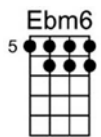

Gm7 C7(b9) C7+(b9) Fmaj7 F6 F Am Am6 Am7 D9 D7(b9)

out-look was de- cid-ed-ly blue. But as I walked through the fog-gy streets a- lone, It

Am F#dim Gm7 C7(b9) F Gm7 F

turned out to be the luck-iest day I've known.

Refrain *(brighter but warmly)*

C7 F Ebm6 Gm7 C9

A fog - gy day in Lon - don town

C7(b9) F Fm7 Fm6 G7(b) G7+ C9

Had me low and had me down.

Fmaj7 Dm6 E7(b5) F9 Bbmaj7 Bbm6

I viewed the morn - ing with a - larm,

Fmaj7 D9 G9(b) G9+ C9

The Brit - ish Mu - se - um had lost its charm.

C7 F Ebm6 Gm7 C9

How long, I won - dered, could this thing last?

C7(b9)
F
Fm7
Fm6
G7(6)
G7+ C9

But the age of mir - a - cles had - n't passed,

Cm7
F9(6)
F7(b9)
Bbmaj7
G9(5)

For, sud - den - ly, I saw you there

Dm
Bbm6
F
Bb6
Fmaj7
Bb6
Dm7
G9

And through fog - gy Lon - don town the sun was shin - ing

Gm7
C7
1. F
Fmaj7
C7
F7
Bb7
Bbm6
Db+
C7

ev - 'ry - where. A