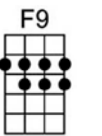

# A FOGGY DAY

Words by  
IRA GERSHWIN

Music by  
GEORGE GERSHWIN

F (rather freely) Gm7 Fmaj7 F7 Gm7 C9

I was a strang-er in the cit-y. Out of town were the peo-ple I knew.

F E7 Am Am7 D9

I had that feel-ing of self - pi-ty, What to do? What to do? What to do? The

Gm7 C7(b9) C7+(b9) Fmaj7 F6 F Am Am6 Am7 D9 D7(b9)

out-look was de- cid-ed-ly blue. But as I walked through the fog-gy streets a- lone, It

Am F#dim Gm7 C7(b9) F Gm7 F

turned out to be the luck-iest day I've known.

Refrain *(brighter but warmly)*

C7 F Ebm6 Gm7 C9

A fog - gy day in Lon - don town

C7(b9) F Fm7 Fm6 G7(b) G7+ C9

Had me low and had me down.

Fmaj7 Dm6 E7(b5) F9 Bbmaj7 Bbm6

I viewed the morn - ing with a - larm,

Cm7
F9(6)
F7(b9)
Bbmaj7
G9(5)

For, sud - den - ly, I saw you there

Dm
Bbm6
F
Bb6
Fmaj7
Bb6
Dm7
G9

And through fog - gy Lon - don town the sun was shin - ing

Gm7
C7
1. F
Fmaj7
C7
F7
Bb7
Bbm6
Db+
C7

ev - 'ry - where. A