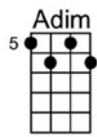

# A FOGGY DAY

Words by  
IRA GERSHWIN

Music by  
GEORGE GERSHWIN

F (rather freely) Gm7 Fmaj7 F7 Gm7 C9

I was a strang-er in the cit-y. Out of town were the peo-ple I knew.

F E7 Am Am7 D9

I had that feel-ing of self - pi-ty, What to do? What to do? What to do? The

Gm7 C7(b9) C7+(b9) Fmaj7 F6 F Am Am6 Am7 D9 D7(b9)

out-look was de- cid-ed-ly blue. But as I walked through the fog-gy streets a- lone, It

Am F#dim Gm7 C7(b9) F Gm7 F

turned out to be the luck-iest day I've known.

Cm7
F9(6)
F7(b9)
Bbmaj7
G9(5)

For, sud - den - ly, I saw you there

Dm
Bbm6
F
Bb6
Fmaj7
Bb6
Dm7
G9

And through fog - gy Lon - don town the sun was shin - ing

Gm7
C7
1. F
Fmaj7
C7
F7
Bb7
Bbm6
Db+
C7

ev - 'ry - where. A