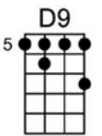

Gm7 C7(b9) C7+(b9) Fmaj7 F6 F Am Am6 Am7 D9 D7(b9)

out-look was de- cid-ed-ly blue. But as I walked through the fog-gy streets a- lone, It

Am F#dim Gm7 C7(b9) F Gm7 F

turned out to be the luck-iest day I've known.

Refrain *(brighter but warmly)*

C7 F Ebm6 Gm7 C9

A fog - gy day in Lon - don town

C7(b9) F Fm7 Fm6 G7(b) G7+ C9

Had me low and had me down.

Fmaj7 Dm6 E7(b5) F9 Bbmaj7 Bbm6

I viewed the morn - ing with a - larm,

Fmaj7 D9 G9(b) G9+ C9

The Brit - ish Mu - se - um had lost its charm.

C7 F Ebm6 Gm7 C9

How long, I won - dered, could this thing last?

C7(b9)
F
Fm7
Fm6
G7(6)
G7+ C9

But the age of mir - a - cles had - n't passed,

Cm7
F9(6)
F7(b9)
Bbmaj7
G9(5)

For, sud - den - ly, I saw you there

Dm
Bbm6
F
Bb6
Fmaj7
Bb6
Dm7
G9

And through fog - gy Lon - don town the sun was shin - ing

Gm7
C7
1. F
Fmaj7
C7
F7
Bb7
Bbm6
Db+
C7

ev - 'ry - where. A