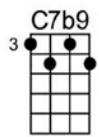

# A FOGGY DAY

Words by  
IRA GERSHWIN

Music by  
GEORGE GERSHWIN

F (rather freely) Gm7 Fmaj7 F7 Gm7 C9

I was a strang-er in the cit-y. Out of town were the peo-ple I knew.

F E7 Am Am7 D9

I had that feel-ing of self - pi-ty, What to do? What to do? What to do? The

Gm7 C7(b9) C7+(b9) Fmaj7 F6 F Am Am6 Am7 D9 D7(b9)

out-look was de- cid-ed-ly blue. But as I walked through the fog-gy streets a- lone, It

Am F#dim Gm7 C7(b9) F Gm7 F

turned out to be the luck-iest day I've known.

Refrain *(brighter but warmly)*

C7 F Ebm6 Gm7 C9

A fog - gy day in Lon - don town

C7(b9) F Fm7 Fm6 G7(b) G7+ C9

Had me low and had me down.

Fmaj7 Dm6 E7(b5) F9 Bbmaj7 Bbm6

I viewed the morn - ing with a - larm,

Cm7
F9(6)
F7(b9)
Bbmaj7
G9(5)

For, sud - den - ly, I saw you there

Dm
Bbm6
F
Bb6
Fmaj7
Bb6
Dm7
G9

And through fog - gy Lon - don town the sun was shin - ing

Gm7
C7
1. F
Fmaj7
C7
F7
Bb7
Bbm6
Db+
C7

ev - 'ry - where. A