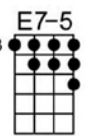

Gm7 C7(b9) C7+(b9) Fmaj7 F6 F Am Am6 Am7 D9 D7(b9)

out-look was de- cid-ed-ly blue. But as I walked through the fog-gy streets a- lone, It

Am F#dim Gm7 C7(b9) F Gm7 F

turned out to be the luck-iest day I've known.

Refrain *(brighter but warmly)*

C7 F Ebm6 Gm7 C9

A fog - gy day in Lon - don town

C7(b9) F Fm7 Fm6 G7(b) G7+ C9

Had me low and had me down.

Fmaj7 Dm6 E7(b5) F9 Bbmaj7 Bbm6

I viewed the morn - ing with a - larm,

Fmaj7 D9 G9(b) G9+ C9

The Brit - ish Mu - se - um had lost its charm.

C7 F Ebm6 Gm7 C9

How long, I won - dered, could this thing last?

C7(b9)
F
Fm7
Fm6
G7(6)
G7+ C9

But the age of mir - a - cles had - n't passed,

Cm7
F9(6)
F7(b9)
Bbmaj7
G9(5)

For, sud - den - ly, I saw you there

Dm
Bbm6
F
Bb6
Fmaj7
Bb6
Dm7
G9

And through fog - gy Lon - don town the sun was shin - ing

Gm7
C7
1. F
Fmaj7
C7
F7
Bb7
Bbm6
Db+
C7

ev - 'ry - where. A