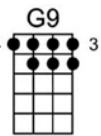

Gm7 C7(b9) C7+(b9) Fmaj7 F6 F Am Am6 Am7 D9 D7(b9)

out-look was de- cid-ed-ly blue. But as I walked through the fog-gy streets a- lone, It

Am F#dim Gm7 C7(b9) F Gm7 F

turned out to be the luck-iest day I've known.

Refrain *(brighter but warmly)*

C7 F Ebm6 Gm7 C9

A fog - gy day in Lon - don town

C7(b9) F Fm7 Fm6 G7(b) G7+ C9

Had me low and had me down.

Fmaj7 Dm6 E7(b5) F9 Bbmaj7 Bbm6

I viewed the morn - ing with a - larm,

Fmaj7 D9 G9(b) G9+ C9

The Brit - ish Mu - se - um had lost its charm.

C7 F Ebm6 Gm7 C9

How long, I won - dered, could this thing last?

C7(b9)
F
Fm7
Fm6
G7(6)
G7+ C9

But the age of mir - a - cles had - n't passed,

Cm7
F9(6)
F7(b9)
Bbmaj7
G9(5)

For, sud - den - ly, I saw you there

Dm
Bbm6
F
Bb6
Fmaj7
Bb6
Dm7
G9

And through fog - gy Lon - don town the sun was shin - ing

Gm7
C7
1. F
Fmaj7
C7
F7
Bb7
Bbm6
Db+
C7

ev - 'ry - where. A