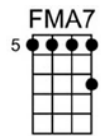

Gm7 C7(b9) C7+(b9) Fmaj7 F6 F Am Am6 Am7 D9 D7(b9)

out-look was de- cid-ed-ly blue. But as I walked through the fog-gy streets a- lone, It

Am F#dim Gm7 C7(b9) F Gm7 F

turned out to be the luck-iest day I've known.

Refrain *(brighter but warmly)*

C7 F Ebm6 Gm7 C9

A fog - gy day in Lon - don town

C7(b9) F Fm7 Fm6 G7(b) G7+ C9

Had me low and had me down.

Fmaj7 Dm6 E7(b5) F9 Bbmaj7 Bbm6

I viewed the morn - ing with a - larm,

Fmaj7 D9 G9(b) G9+ C9

The Brit - ish Mu - se - um had lost its charm.

C7 F Ebm6 Gm7 C9

How long, I won - dered, could this thing last?

C7(b9)
F
Fm7
Fm6
G7(6)
G7+ C9

But the age of mir - a - cles had - n't passed,

Cm7
F9(6)
F7(b9)
Bbmaj7
G9(5)

For, sud - den - ly, I saw you there

Dm
Bbm6
F
Bb6
Fmaj7
Bb6
Dm7
G9

And through fog - gy Lon - don town the sun was shin - ing

Gm7
C7
1. F
Fmaj7
C7
F7
Bb7
Bbm6
Db+
C7

ev - 'ry - where. A