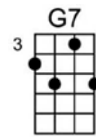

# A FOGGY DAY

Words by  
IRA GERSHWIN

Music by  
GEORGE GERSHWIN

F (rather freely) Gm7 Fmaj7 F7 Gm7 C9

I was a strang-er in the cit-y. Out of town were the peo-ple I knew.

F E7 Am Am7 D9

I had that feel-ing of self - pi-ty, What to do? What to do? What to do? The

Gm7 C7(b9) C7+(b9) Fmaj7 F6 F Am Am6 Am7 D9 D7(b9)

out-look was de- cid-ed-ly blue. But as I walked through the fog-gy streets a- lone, It

Am F#dim Gm7 C7(b9) F Gm7 F

turned out to be the luck-iest day I've known.

Refrain *(brighter but warmly)*

C7 F Ebm6 Gm7 C9

A fog - gy day in Lon - don town

C7(b9) F Fm7 Fm6 G7(b) G7+ C9

Had me low and had me down.

Fmaj7 Dm6 E7(b5) F9 Bbmaj7 Bbm6

I viewed the morn - ing with a - larm,

Cm7
F9(6)
F7(b9)
Bbmaj7
G9(5)

For, sud - den - ly, I saw you there

Dm
Bbm6
F
Bb6
Fmaj7
Bb6
Dm7
G9

And through fog - gy Lon - don town the sun was shin - ing

Gm7
C7
1. F
Fmaj7
C7
F7
Bb7
Bbm6
Db+
C7

ev - 'ry - where. A