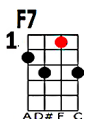

It's De-lovely

s & Music by Cole Porter

Moderately

The night is young, The skies are clear And if you want to go

walk-ing, dear, It's de-light-ful, it's de-li-cious, It's De-love-ly.

I un-der-stand the reas-on why You're sent-i-men-tal, 'cause

so am I, It's de-light-ful, it's de-li-cious, It's De-love-ly.

You can tell at a glance What a swell night this

is for ro-mance, You can hear dear Moth-er Na-ture mur-mur-ing low, "Let your-

-self go?' So please be sweet, my chick-a-dee, And when I kiss you, just

35 **Gm** 1 A# D G A# **F** 3 C F A C **Caug** 3 C E G# C **Gm** 1 A# D G A# **F** 3 C F A C

love - ly." The love - ly