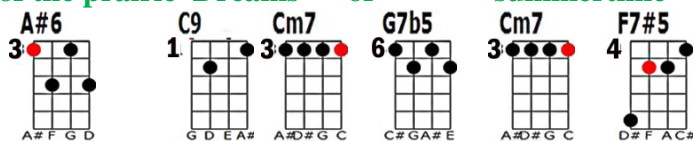

I can't for get you Cher o kee sweet heart

My heart enthralling Ooh Cherokee

In my arms fold you Oh Cherokee

Of wintertime gone by Through my memory so tenderly and sigh

Bridge