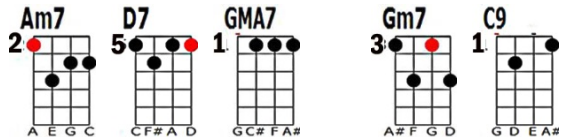

Cherokee Words and Music by Ray Noble. 1938

British bandleader Ray Noble wrote and introduced "Cherokee" as the first of five movements for "Indian Suite" (Cherokee, Comanche War Dance, Iroquois, Seminole, and Sioux Sue). The following year trumpeter and arranger [Billy May](#) created a hit instrumental arrangement of "Cherokee" for [Charlie Barnet](#) and His Orchestra. The tune would rise to number fifteen on the pop charts. There are a lot of recordings of Millers arrangements out there but I cant trace when he forst recorded it. There are a "squillion" verses for this song, that is why I have resented just few of them in this format. There are two keys I have chorded for this song. Recorded by Glenn Miller, 1944

My heart enthralling Ooh Cherokee

In my arms fold you Oh Cherokee

Of wintertime gone by Through my memory so tenderly and sigh

Bridge

Dreams of summertime Of lover time gone by

Throng my memory so tenderly and sigh