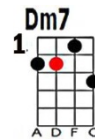

Throng my memory so tenderly and sigh