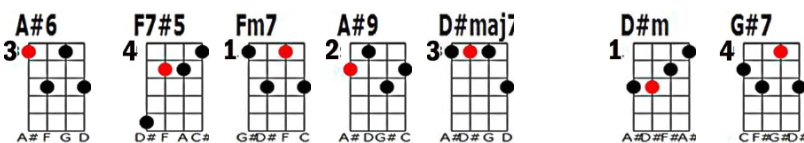

Cherokee Words and Music by Ray Noble. 1938

British bandleader Ray Noble wrote and introduced "Cherokee" as the first of five movements for "Indian Suite" (Cherokee, Comanche War Dance, Iroquois, Seminole, and Sioux Sue). The following year trumpeter and arranger [Billy May](#) created a hit instrumental arrangement of "Cherokee" for [Charlie Barnet](#) and His Orchestra. The tune would rise to number fifteen on the pop charts. There are a lot of recordings of Millers arrangements out there but I cant trace when he forst recorded it. There are a "squillion" verses for this song, that is why I have resented just few of them in this format. There are two keys I have chorded for this song. Recorded by Glenn Miller, 1944