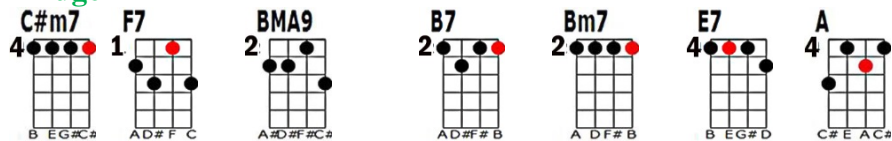

Cherokee Words and Music by Ray Noble. 1938

British bandleader Ray Noble wrote and introduced "Cherokee" as the first of five movements for "Indian Suite" (Cherokee, Comanche War Dance, Iroquois, Seminole, and Sioux Sue). The following year trumpeter and arranger [Billy May](#) created a hit instrumental arrangement of "Cherokee" for [Charlie Barnet](#) and His Orchestra. The tune would rise to number fifteen on the pop charts. There are a lot of recordings of Millers arrangements out there but I cant trace when he forst recorded it. There are a "squillion" verses for this song, that is why I have resented just few of them in this format. There are two keys I have chorded for this song. Recorded by Glenn Miller, 1944

Sweet In dian maid en Since first I met you

Child of the prairie Your love keeps calling

My sweet Indian warrior One day I'll hold you

Child of the prairie Dreams of summertime

I can't for get you Cher o kee sweet heart

My heart enthralling Ooh Cherokee

In my arms fold you Oh Cherokee

Of wintertime gone by Through my memory so tenderly and sigh

Bridge

Dreams of summertime Of lover time gone by

Throng my memory so tenderly and sigh