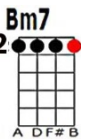

Throng my memory so tenderly and sigh