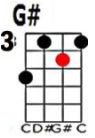

Dreams of summertime Of lover time gone by