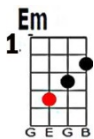

Throng my memory so tenderly and sigh