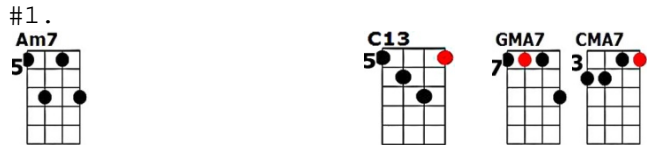

Autumn Leaves:Jazzy Version

The fall..ing leaves..drift by the window.

The Autumn leaves..of red and gold.

I see your lips..the summer kisses..

the sun-burned hands..I used to hold.

CHORUS:

Since you went away, the days grow long.

And soon I'll hear, old win..ter's song.

But I miss you most of all, my dar..ling,..

when Au.tumn leaves start to fall.

OUTRO:

when Au.tumn leaves start to fall.

[Em](#) [Am7](#) [Em9](#) [Em](#)