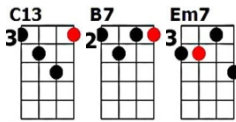

Autumn Leaves:Jazzy Version

The fall..ing leaves..drift by the window.

The Autumn leaves..of red and gold.

I see your lips..the summer kisses..

the sun-burned hands..I used to hold.

CHORUS:

Since you went away, the days grow long.

And soon I'll hear, old win..ter's song.

But I miss you most of all, my dar..ling,..

when Au.tumn leaves start to fall.

OUTRO:

when Au.tumn leaves start to fall.

[Em](#) [Am7](#) [Em9](#) [Em](#)