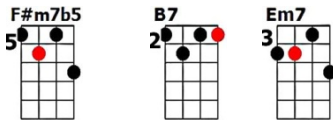

Autumn Leaves:Jazzy Version

The fall..ing leaves..drift by the window.

The Autumn leaves..of red and gold.

I see your lips..the summer kisses..

the sun-burned hands..I used to hold.

CHORUS:

Since you went away, the days grow long.

And soon I'll hear, old win..ter's song.

But I miss you most of all, my dar..ling,..

when Au.tumn leaves start to fall.

OUTRO:

when Au.tumn leaves start to fall.

[Em](#) [Am7](#) [Em9](#) [Em](#)