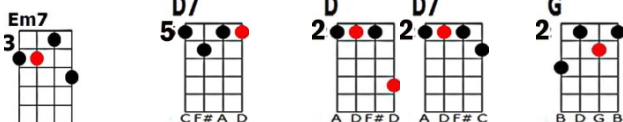

Autumn Leaves:Jazzy Version

The fall..ing leaves..drift by the window.

The Autumn leaves..of red and gold.

I see your lips..the summer kisses..

the sun-burned hands..I used to hold.

CHORUS:

Since you went away, the days grow long.

And soon I'll hear, old win..ter's song.

But I miss you most of all, my dar..ling,..

when Au.tumn leaves start to fall.

OUTRO:

when Au.tumn leaves start to fall.

[Em](#) [Am7](#) [Em9](#) [Em](#)