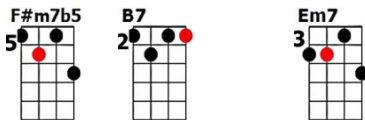

Autumn Leaves:Jazzy Version

The fall..ing leaves..drift by the window.

The Autumn leaves..of red and gold.

I see your lips..the summer kisses..

the sun-burned hands..I used to hold.

CHORUS:

Since you went away, the days grow long.

And soon I'll hear, old win..ter's song.

But I miss you most of all, my dar..ling,..

when Au.tumn leaves start to fall.

OUTRO:

when Au.tumn leaves start to fall.

[Em](#) [Am7](#) [Em9](#) [Em](#)