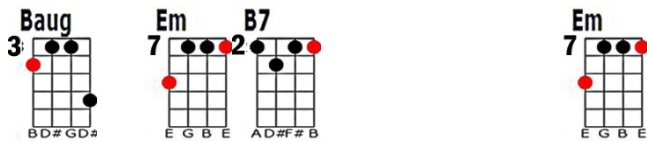

Autumn Leaves:Jazzy Version

The fall..ing leaves..drift by the window.

The Autumn leaves..of red and gold.

I see your lips..the summer kisses..

the sun-burned hands..I used to hold.

CHORUS:

Since you went away, the days grow long.

And soon I'll hear, old win..ter's song.

But I miss you most of all, my dar..ling,..

when Au.tumn leaves start to fall.

OUTRO:

when Au.tumn leaves start to fall.

[Em](#) [Am7](#) [Em9](#) [Em](#)