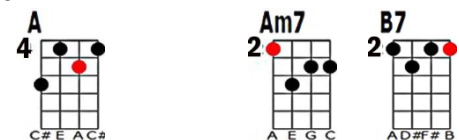

Autumn Leaves:Jazzy Version

The fall..ing leaves..drift by the window.

The Autumn leaves..of red and gold.

I see your lips..the summer kisses..

the sun-burned hands..I used to hold.

CHORUS:

Since you went away, the days grow long.

And soon I'll hear, old win..ter's song.

But I miss you most of all, my dar..ling,..

when Au.tumn leaves start to fall.

OUTRO:

when Au.tumn leaves start to fall.

[Em](#) [Am7](#) [Em9](#) [Em](#)