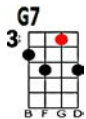

A Pretty Girl Is Like a Melody

from "Zeigfield Follies"

Music by Irving Berlin

NC

A pret ty girl is like a mel - o - dy that haunts you

E6 C7 F F7 A# F

night and day just like the strain of a haunt - ing re - frain she'll

G7 C7 Gm7 C G7

start up-on a mar-a-thon and run-a-round your brain you cant es - cape

Cm7 C7 E6 F Cm7 F7 A# Gm6

she's in your mem-o - ry by morn - ing night and noon she will

E7 A9 D7 Gm6 D#

leave you and then come back a - gain a pret - ty girl is